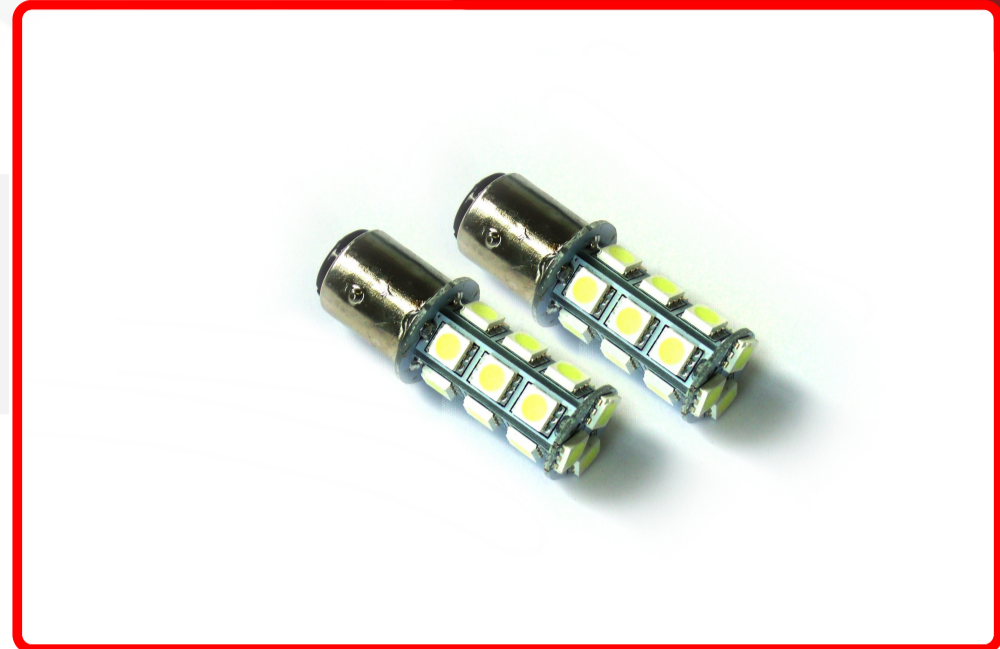

## SKU # 1157-18smd-5050-R

Part # 1000165

### Description

Red - 1157 5050 LED Automotive Bulb Replacements - (Pair)

**Categories** LED Replacement Bulbs

**Sub-Categories** Other LED Replacement Bulbs

**UPC** 812867026693

**Unit of Measure**

**Related Skus:**

**Cross Sell Skus:**

**Condition**

**Manufacturer**  
Race Sport Lighting

**EZ Category**  
LED Replacement Bulbs

**Harmonization Code**  
8512.20.2080

**Universal**

**Life Expectancy**

**SEMA Product**