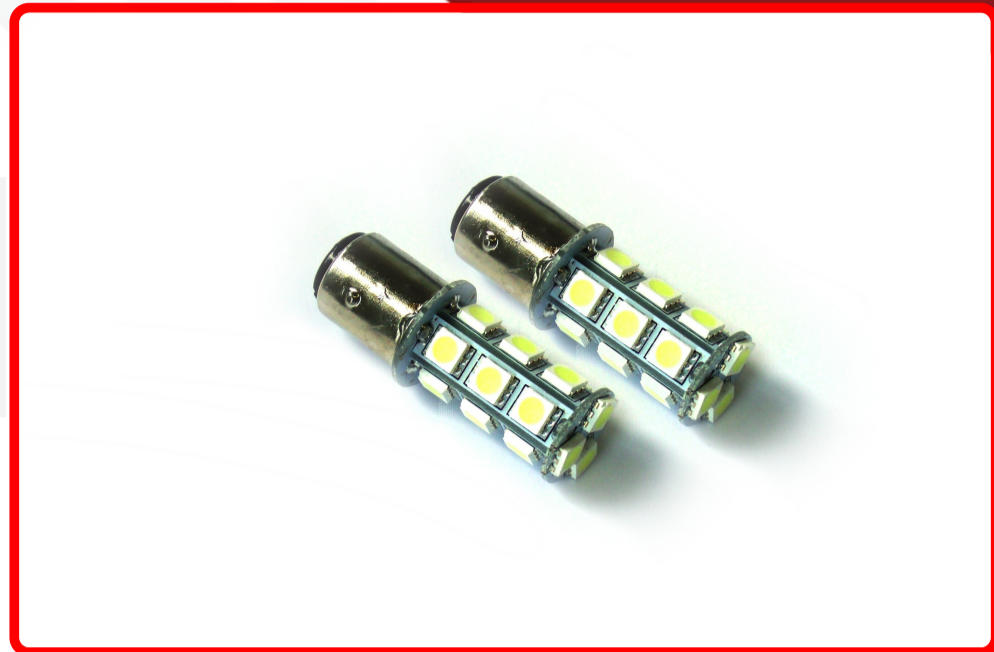

SKU # 1157-18smd-5050-W

Part # 1000166

Description

1157 5050 LED Automotive Bulb Replacements - (Pair)

Categories LED Replacement Bulbs

Sub-Categories Other LED Replacement Bulbs

UPC 812867026471

Unit of Measure

Related Skus:

Cross Sell Skus:

Condition

Manufacturer

Race Sport Lighting

EZ Category

LED Replacement Bulbs

Harmonization Code

Wattage

Chip Type

IP Rating

LUX

Product Information

Step it up and replace your stock bulbs with our professional grade 5050 LED replacement bulbs for brighter, crisper illumination Race Sport Lighting's LED Replacement Bulbs are available in a variety of bases and colors for virtually any application, and are the perfect solution to upgrade your interior or exterior automotive lighting • 1 Year Warranty

Height

7.75

DIM Weight

0.22

Depth

1.00

Kelvin (ColorTemperature)

White