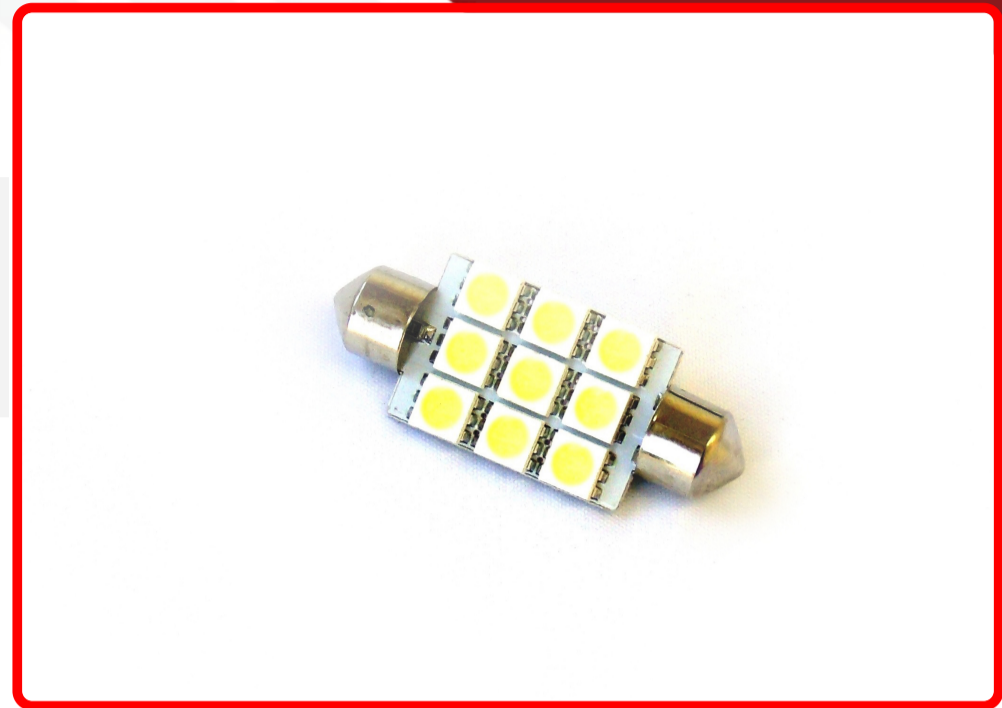

SKU # 42mm-9smd-5050-B

Part # 1000023

Description

42mm Festoon 5050 LED Automotive Bulb Replacement (BLUE)

Categories LED Replacement Bulbs

Sub-Categories Other LED Replacement Bulbs

UPC 812867026655

Unit of Measure

Depth

1.00

SEMA Product

Part Type ID

Reverse Polarity

Operating Voltage

Current Draw

Wattage