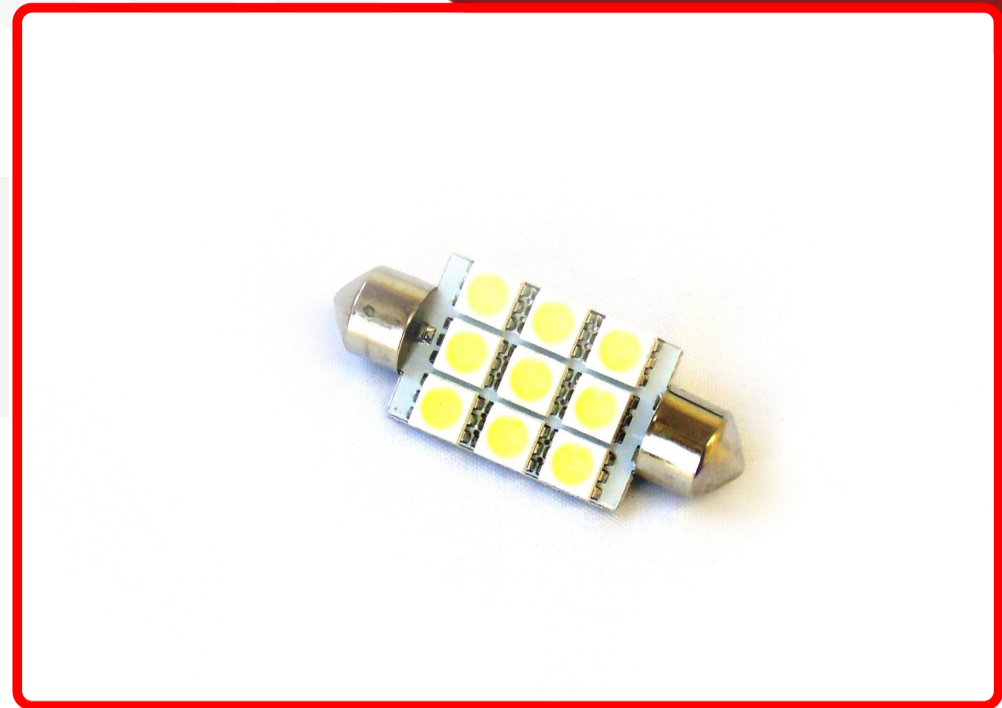

SKU # 42mm-9smd-5050-W

Part # 1000025

Description

Discontinued - 42mm Festoon 5050 LED Automotive Bulb Replacement (White)

Categories LED Replacement Bulbs

Sub-Categories Other LED Replacement Bulbs

UPC 812867026549

Unit of Measure

Related Skus:

Cross Sell Skus:

Condition

Manufacturer

EZ Category

LED Replacement Bulbs

Harmonization Code

0.22

Depth

1.00

SEMA Product

Part Type ID

Reverse Polarity

Operating Voltage

Current Draw