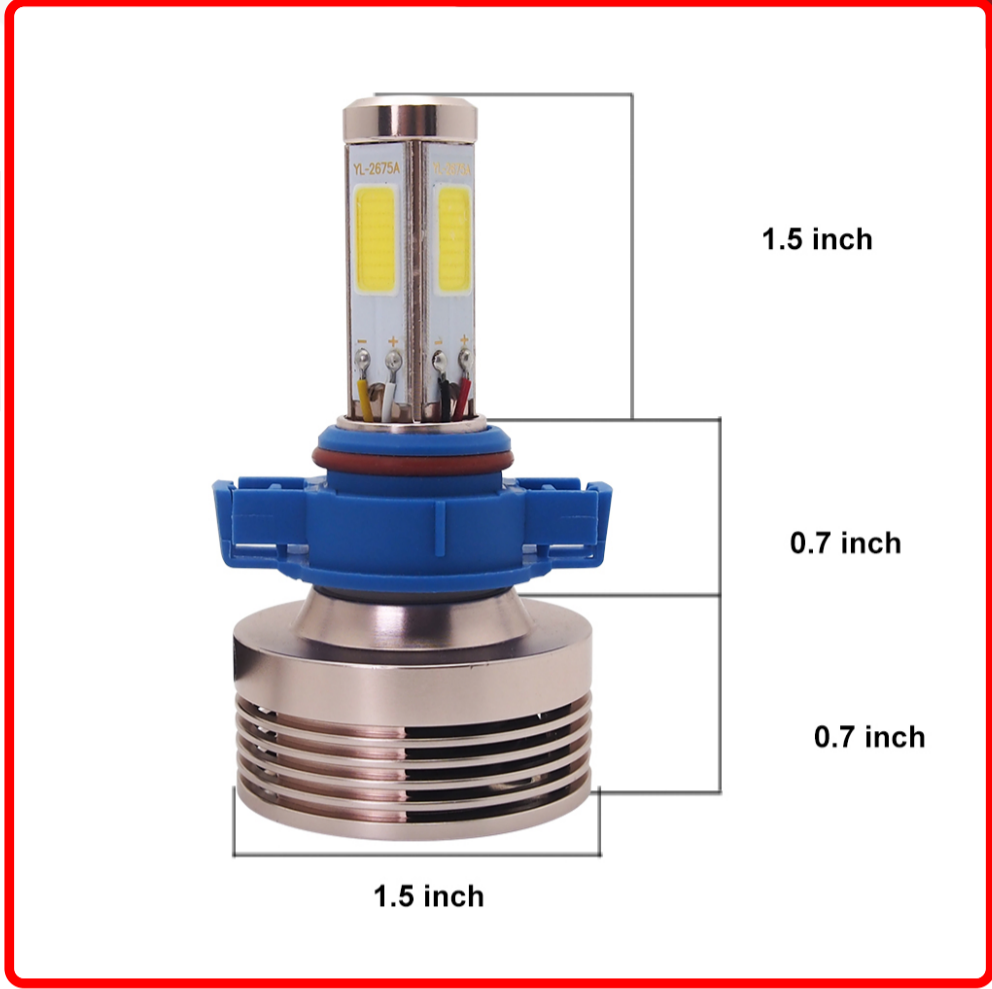

**SKU # 5202LED4S**

**Part # 1006464**

Description

5202 4-Sided Plug-N-Play LED Headlight Kit - 2,500 LUX (6,000 Lumens) w/ OEM Kelvin Color

**Categories** Powersports, HID & LED Headlights, LED Headlight Conversions

**Life Expectancy**

30,000 hours

**SEMA Product**

Headlight Conversion Kit

**Part Type ID** 12571

**Reverse Polarity**

Headlight Conversion Kit

**Operating Voltage**

**Warranty**

1 year

**Lumens**

3,000lm

**Beam Pattern**

N/A

**Product Information**

The Race Sport Lighting 4S Series LED kit is the hidden gem of their professional line up to the marketplace. This kit has everything you need all in on kit. The durable COB style high power diodes, ultra cooling mini turbo fan, aluminum heat sink, and other slim line features make this the perfect kit to upgrade your boring halogen lights today. The 4S light kit will give you 2-3 times the down road viewing distance, and increase your stopping distance up to 200-300%, making night time driving safer for you and your passengers. Super bright design with 360° full angle illumination Beam Angle: 360° for greater visibility Prevents LED Damage from Voltage Variations & Spikes Smart Efficient Cooling System, Built-In Cooling Fan High-quality Aluminum heat dissipation ensures the secure temperature range Lower Power Consumption than Halogen bulb, Energy Saving Low Voltage Protection, High Precision Constant Current driver Chip Shakeproof , Dustproof and Waterproof Easy installation, Plu

<b>Est. Labor</b>	Hours		
<b>Gross Weight</b>	0.75	<b>Width</b>	8.25
<b>Net Weight</b>	0.75	<b>Height</b>	2.50
<b>DIM Weight</b>	1.19	<b>Depth</b>	8.00

Prop 65 WARNING: This product can expose you to chemicals, which are known to the State of California to cause cancer and birth defects or other reproductive harm. For more information go to [www.P65Warnings.ca.gov](http://www.P65Warnings.ca.gov)