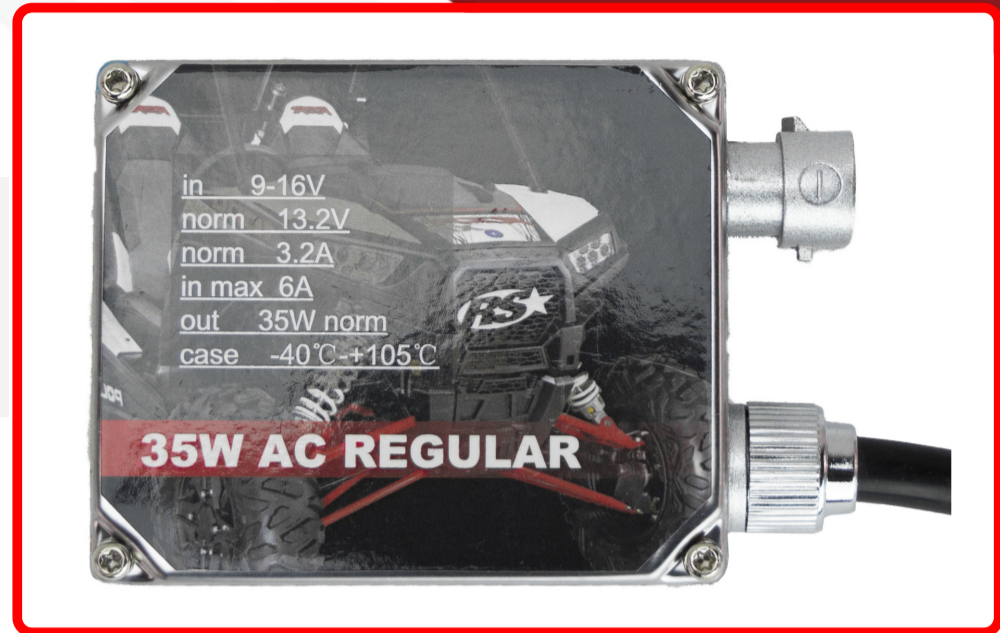

SKU # B-ACELITE

Part # 1006882

Description

B-Stock AC Standard ELITE HID Ballasts - 100% tested and approved returned ballast - Ballast may have scratches, dents, and appear used.

Categories

Sub-Categories

UPC 887753765437

Unit of Measure Kit

Related Skus:

Cross Sell Skus:

Condition

New

Manufacturer

Race Sport Lighting

SEMA Product

High Intensity Discharge Lighting Ballast

Part Type ID

15962

Reverse Polarity

High Intensity Discharge Lighting Ballast

Operating Voltage

Current Draw

Wattage

35-Watts

Chip Type

N/A

IP Rating

IP67

LUX

N/A