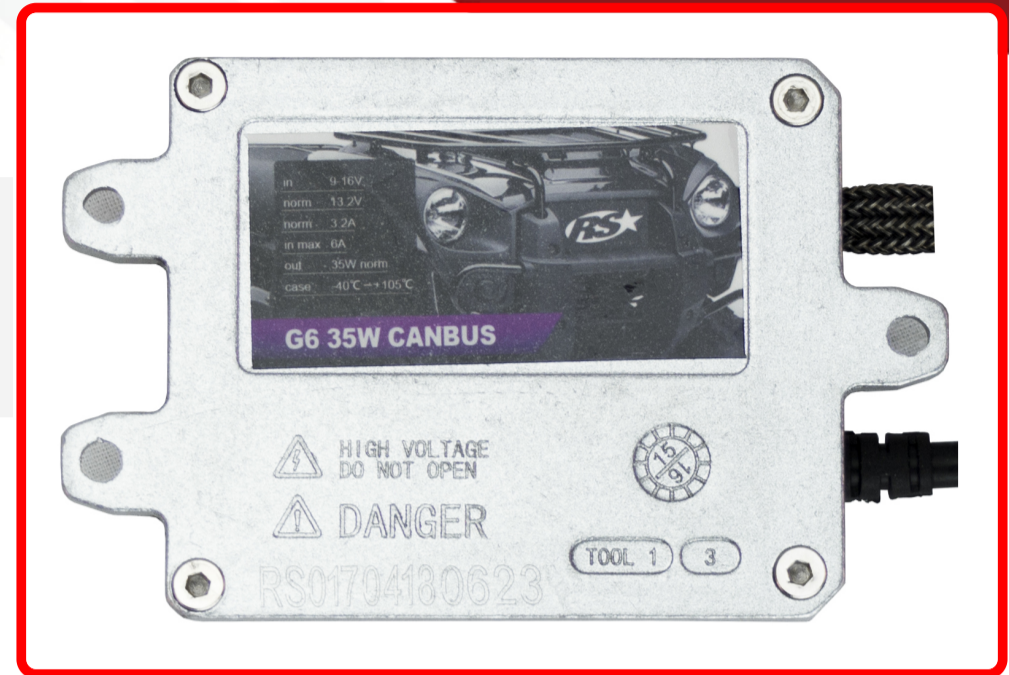

SKU # B-GEN6

Part # 1006880

Description

B-Stock GEN6 HID Ballasts - 100% tested and approved returned ballast - Ballast may have scratches, dents, and appear used.

Categories

Sub-Categories

UPC 887753765413

High Intensity Discharge Lighting Ballast

Part Type ID 15962

Reverse Polarity

High Intensity Discharge Lighting Ballast

Operating Voltage

Current Draw

Wattage

35-Watts

Beam Pattern

N/A

Product Information

Race Sport Lighting has done it again. 100% Plug-&-Play on most vehicles, no additional interface harnesses on single beam setups. You asked and we have built it, designed to meet the needs of today's most complicated vehicles, Race Sport Lighting brings you their Generation 6 CANBUS ballasts. Features • Direct Canbus communication • No radio interference • Built in error light eliminator • Heavy duty cables with braided sleeves • Plug-&-Play interfacing on single beam for Mopar and others Specifications • 9-16V • 2.7A • 35W