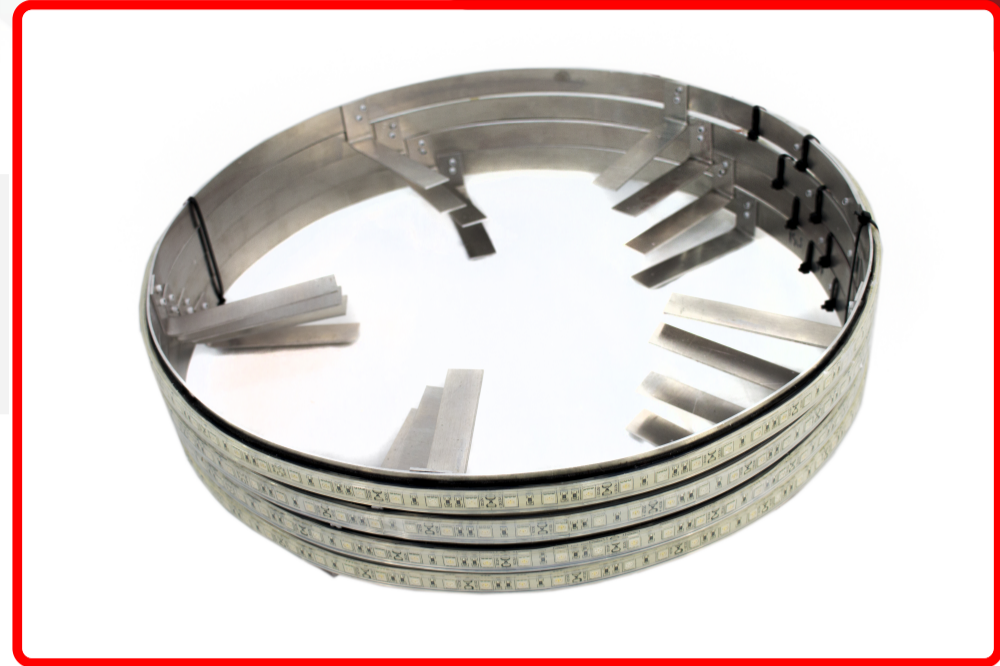

SKU # C-17B

Part # 1001138

Description

17in LED Wheel Kit in BLUE - Comes with 4 mounting rings recessed with IP68 BLUE LED's

Categories

Sub-Categories

UPC 814843029193

Unit of Measure

Product Information

Related Skus:

Cross Sell Skus:

Est. Labor

Hours

Gross Weight

5.00

Width

18.25

Net Weight

5.00

Height

7.00

DIM Weight

16.54

Depth