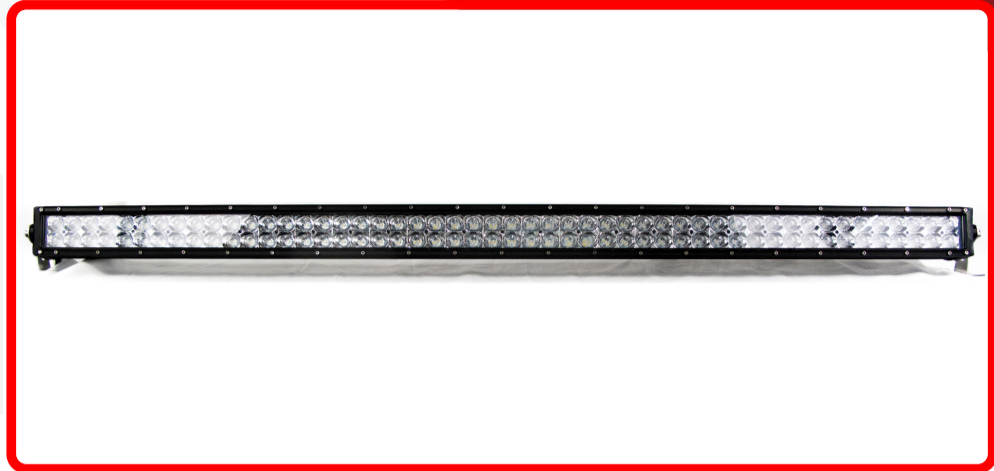

SKU # CL300

Part # 1001459

Description

52in Competition Crusher LED Light Bars w/ LUXEON ZES LED Diodes and Tight Focus Opticals

Categories

Sub-Categories

UPC 814843021982

Unit of Measure