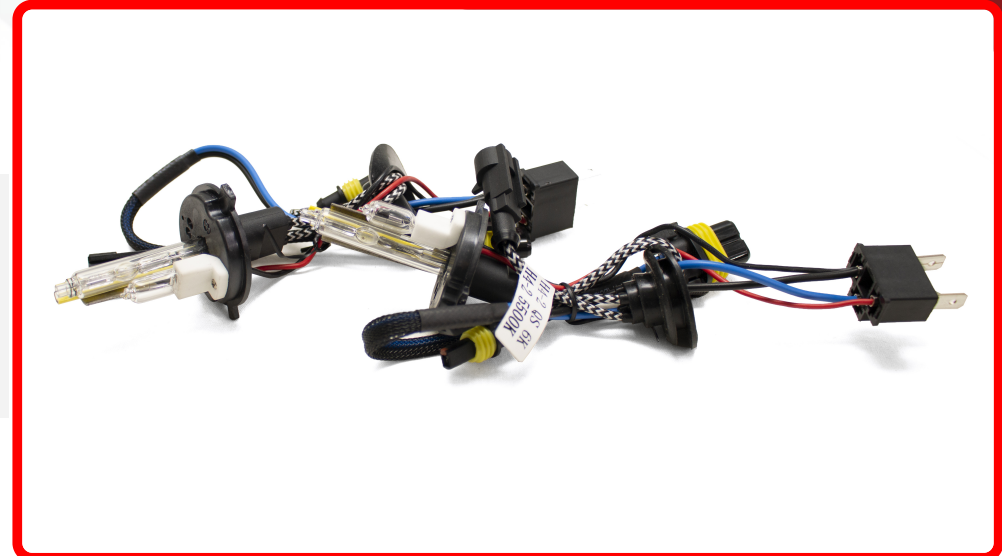

SKU # H4QS6K-2

Part # 1006786

Description

H4-2 5,500 Kelvin Lifetime Warranty Super Quick Start HID CANBUS Bulb Pair - High Quality Glass, Metal Base and Shielded Cable - (USE WITH RSL AC CANBUS Ballasts Only)

Categories HID Headlight Conversions

Sub-Categories HID Bulbs

UPC 817999025910

Unit of Measure PR

Related Skus:

Cross Sell Skus:

Condition

New

Life Expectancy

5,000 hours

SEMA Product Headlight Bulb Set

Part Type ID 13343

Reverse Polarity

Headlight Bulb Set

Operating Voltage

Current Draw

Wattage

35-Watts

Chip Type

XENON HID

IP Rating

IP67

LUX

Kelvin (ColorTemperature)