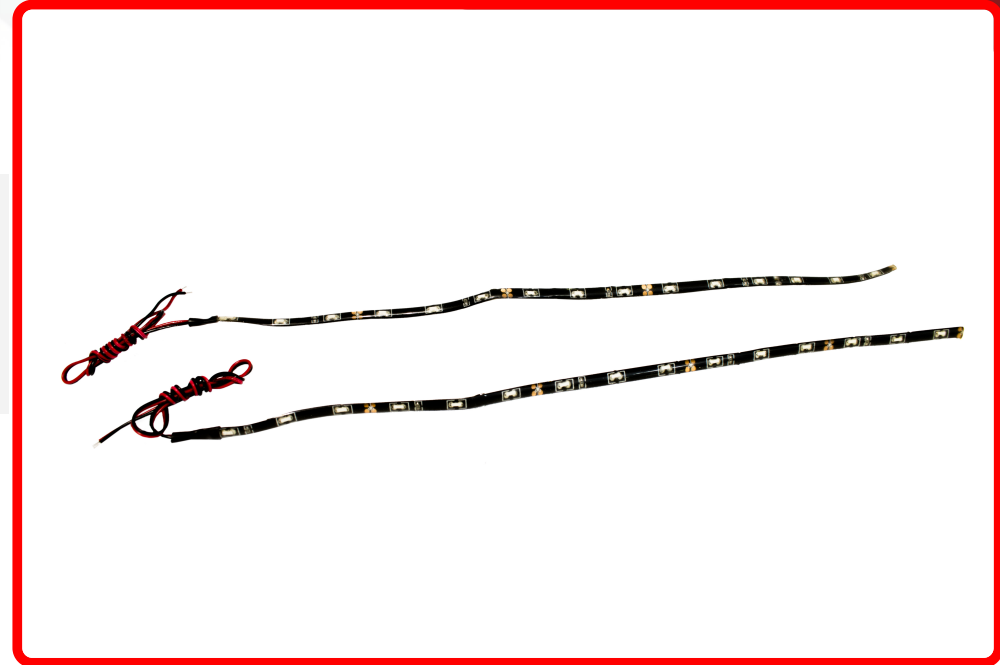

## SKU # LED-STRIP-AUDISIDE

Part # 1003171

### Description

Side Emitting Luxury DRL Style LED Eyebrow Kit

**Categories** Auto Interior & Exterior, LED Daytime Running Lights

**Sub-Categories** DRL Daytime Running Lights, Audi Eyebrow Style DRLs

**UPC** 817363015257