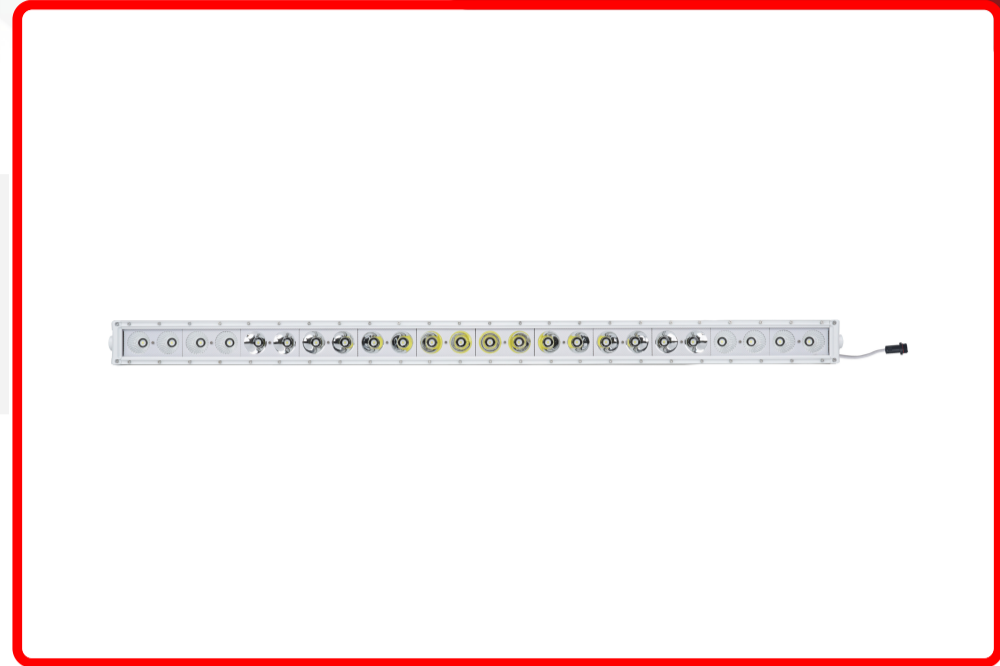

SKU # MS240WSRS

Part # 1007238

Description

New - 50.25inch Marine Grade Single Row Straight Light Bar with 240-Watt 24 x 10W High Intensity OSRAM LEDs

Categories Marine Sport Lighting

Sub-Categories Marine LED Light Bars

EZ Category

Marine Single Row
Straight Bars

Harmonization Code

8512.20.2080

Universal

YES

Life Expectancy

SEMA Product Light Bar

Part Type ID 1069

Reverse Polarity

Light Bar

Operating Voltage

12-32VDC

Current Draw

19A

Wattage

240-Watts

Chip Type

IP Rating

IP67

LUX

Product Information

The NEW Marine Sport LED Light Bars are a revolutionary way to contour light bars and high power light output to any surface area with a straight or curve appeal. The light bars are designed for Marine use, but can also be used in Automotive, UTV, ATV, Industrial applications where a white colored shell is desired. To make these bars even more attractive, Race Sport uses a white facing tile instead of the common chrome tiles to give this a TRUE "WHITE OUT" look! We use durable and long lasting High Performance 3-watt diodes in these bars and recess them in our long throw opticals for a maximum performance and light output! . Operating Voltage: 9-30V DC 10 watt OSRAM . Color Temperature: 6000K . Lens material: PC . Optional Beam: Combo . Waterproof to 1M Rate: IP67 . Optional Color: Black . Material: Aluminum alloy painting . Mounting Bracket: Alu firm bracket . 50000+ hours life-span 50.25in End-to-End 48.0in Lens Width Area 51.50in Mounting Hole to Mounting Hole 3.0in Height 3.5in