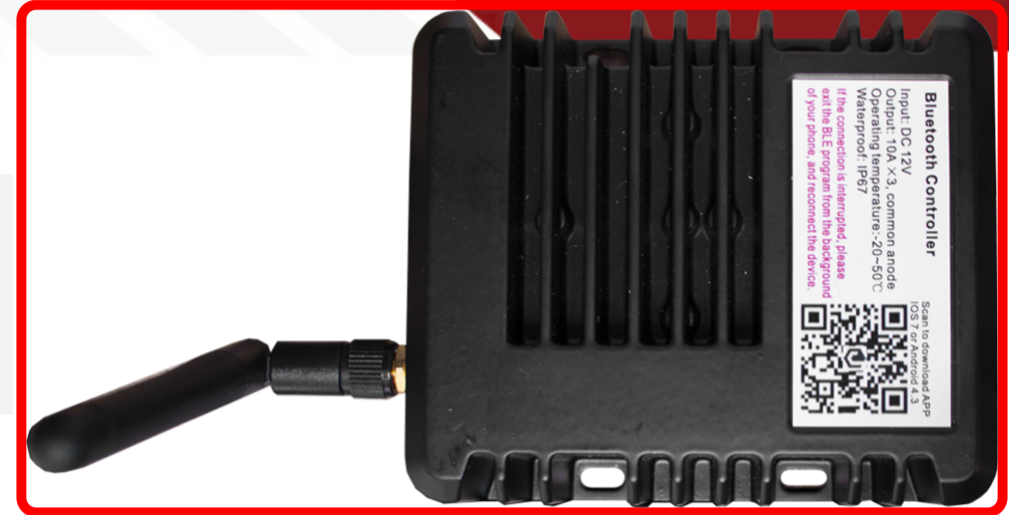

**SKU # MSUWBTC12V**

**Part # 1006994**

Description

NEW - HydroBLAST Marine Bluetooth RGB Multicolor Controller with 2 RGB Outputs - 360-Watts DC12V input/output

**Categories** Marine Sport Lighting

**Sub-Categories** Underwater LED - HydroBLAST

**UPC** 817999026399

**Unit of Measure** EA

**Related Skus:**

MS-27RGB, MSUWL60RGB, MSUWL120RGB, MSUWL180RGB, MSUWUS60RGB, MSUWUS30RGB

**Cross Sell Skus:**

**Condition**

New

**Manufacturer**

50,000 hours

**SEMA Product**

Wireless Connection Remote Control Switch

**Part Type ID** 49762

**Reverse Polarity**

Wireless Connection Remote Control Switch

**Operating Voltage**

12-24VDC