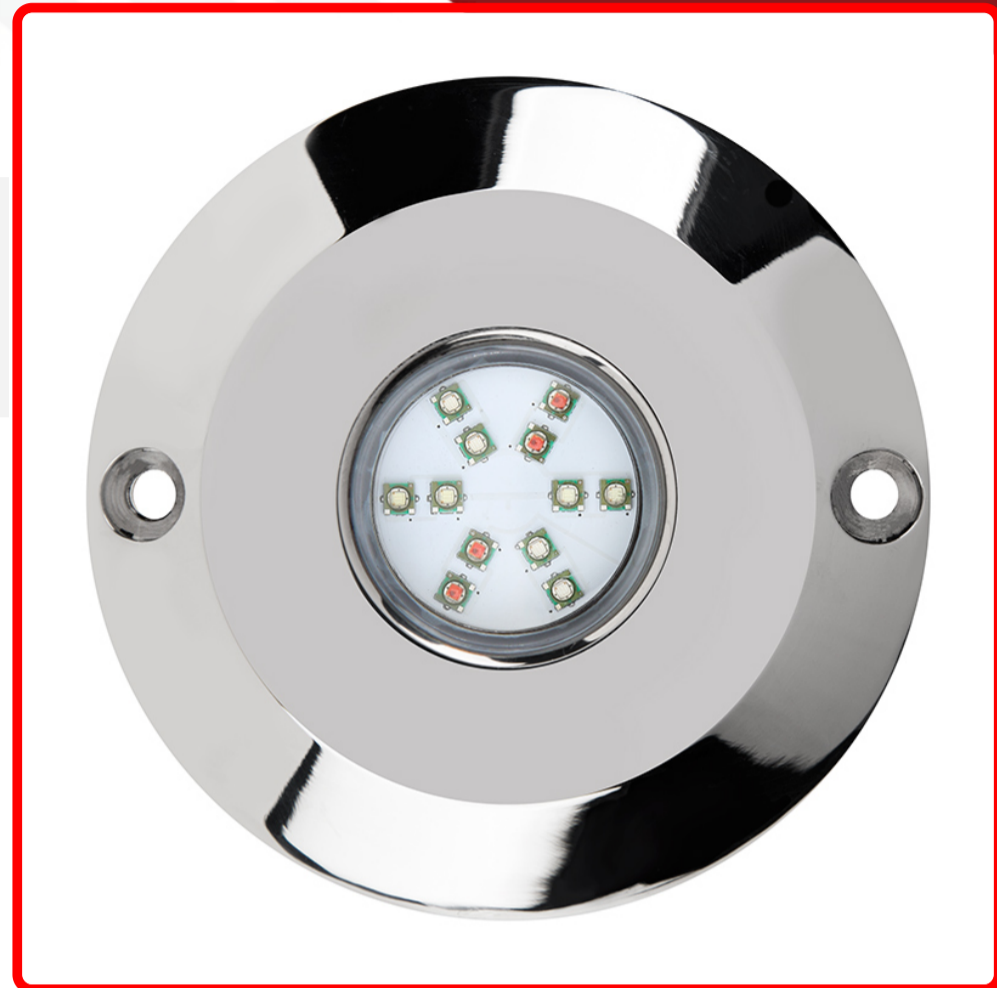

SKU # MSUWL60RGB

Part # 1006972

Description

NEW - HydroBLAST 1-POD Underwater 60 Watt LED Lighting System - Marine 316 Stainless Steel - RGB Multi-Color

Categories Marine Sport Lighting

Sub-Categories Underwater LED - HydroBLAST

Life Expectancy

50,000 hours

SEMA Product

Marine All-Around Light

Part Type ID 57170

Reverse Polarity

Marine All-Around Light

Operating Voltage

Warranty

2 year

Lumens

725-2,876lm

Beam Pattern

Pattern

Product Information

Stainless Steel Dual Pod 60W LED Underwater Light (RGB) Marine Sport Lighting Stainless Steel LED Underwater boat lights function as transom lights and are also great for dock lighting. Use this durable LED boat light to add color to your wake, attract fish, or for nighttime swimming and diving. The LED housing is vibration and shock-resistant and is made from a solid piece of 316 marine-grade stainless steel with a shatterproof polycarbonate lens. These IP68-rated LED lights are completely waterproof, and intended exclusively for underwater use. The 60-Watt underwater LED boat light is designed to last 50,000 hours, operates within a wide 9-32V DC range, and uses High-Powered High Performance LEDs. Installation hardware is included for surface-mounting on a variety of transom types. Requires RGB control panel input, or pairs with our RF (MSUWRCC12V) or Bluetooth APP (MSUWBTC12V) controllers. Beam Angle: 180° Rated 725-2867 Lumens Dimmable: No Wire Gauge: 16 Water Resistance: Wat