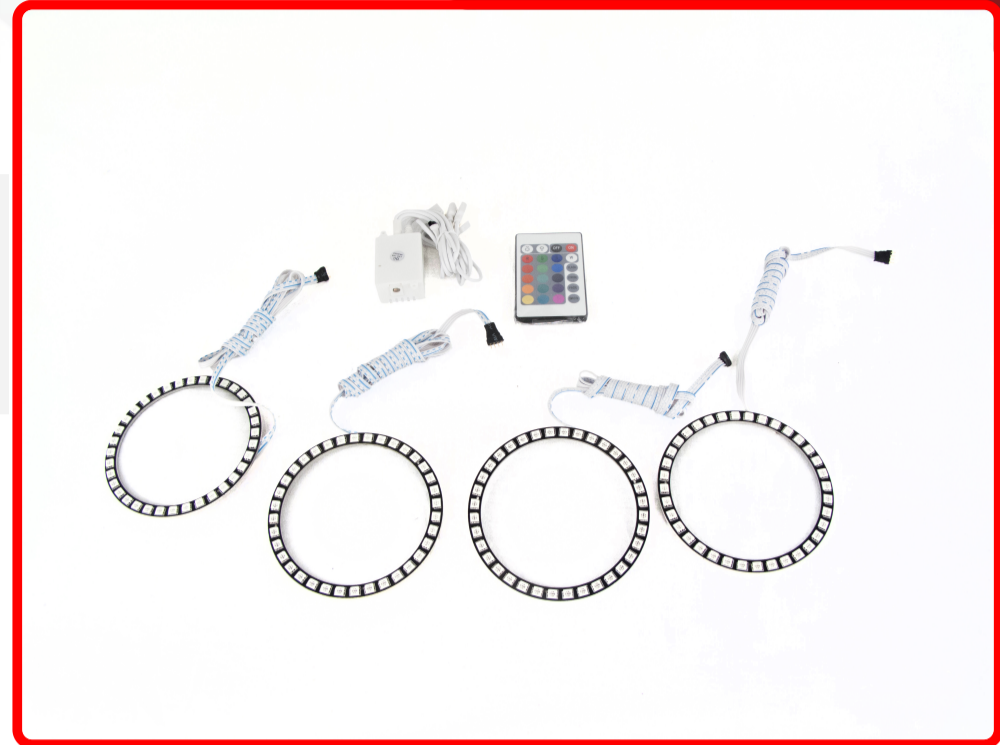

SKU # RS-110MM-RGB

Part # 1003876

Description

4.3in 110MM LED RGB Multi-Color Universal Halo Kit

Categories Auto Interior & Exterior, LED HALO Angel Eye Kits

Sub-Categories LED HALO Kits and Bulbs

UPC 812867028383

Part Type ID

49406

Reverse Polarity

Headlight Halo Ring Bulb

Operating Voltage

Current Draw

Wattage

Chip Type

IP Rating

LUX

Product Information

This complete RGB LED Halo kit allows for endless customization of your headlights. • Remote control range: 25ft • 6 times brighter than conventional CCFL Angel Eyes rings. • Kit Includes: -(4) Halo rings -(1) IR remote control - (1) Control Box -Wiring • 1 Year Warranty • Professional installation always recommended when disassembling a headlight housing

Height

2.00

DIM Weight

0.60

Depth

7.25

Kelvin (ColorTemperature)

RGB