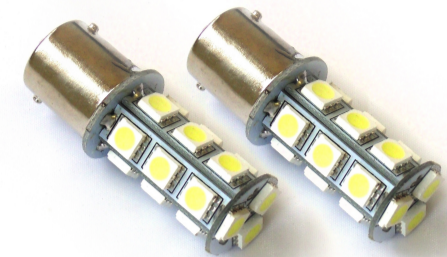

Lumens

Beam Pattern

Product Information

Step it up and replace your stock bulbs with our professional grade 5050 LED replacement bulbs for brighter, crisper illumination Race Sport Lighting's LED Replacement Bulbs are available in a variety of bases and colors for virtually any application, and are the perfect solution to upgrade your interior or exterior automotive lighting • 1 Year Warranty