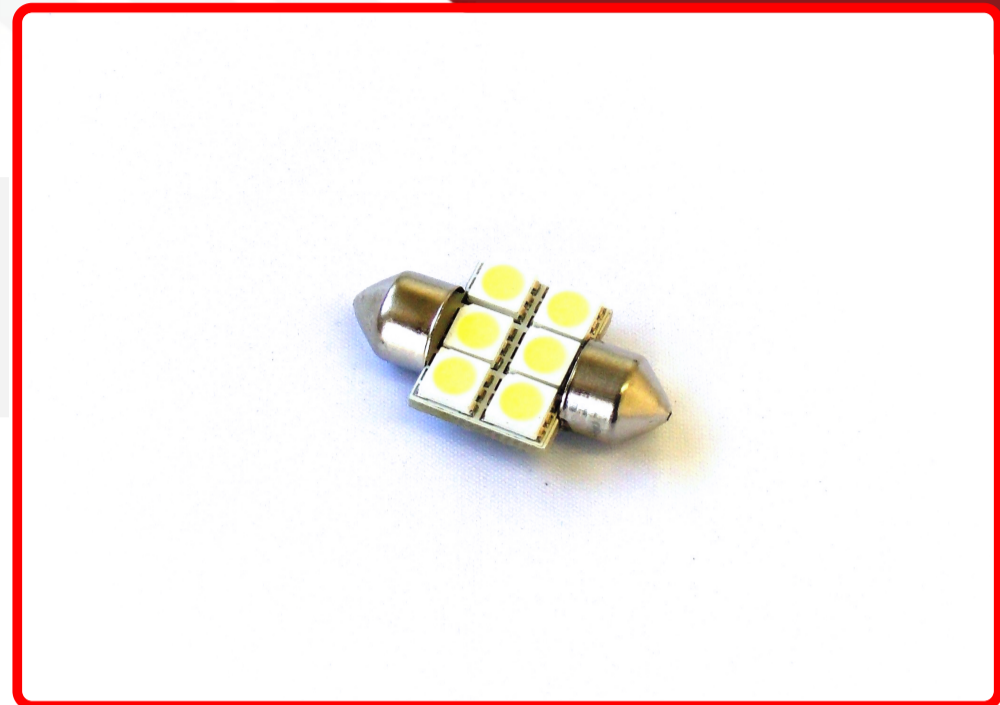

Lumens

Beam Pattern

Product Information

Step it up and replace your stock bulbs with our professional grade 5050 LED replacement bulbs for brighter, crisper illumination Race Sport Lighting's LED Replacement Bulbs are available in a variety of bases and colors for virtually any application, and are the perfect solution to upgrade your interior or exterior automotive lighting • 1 Year Warranty