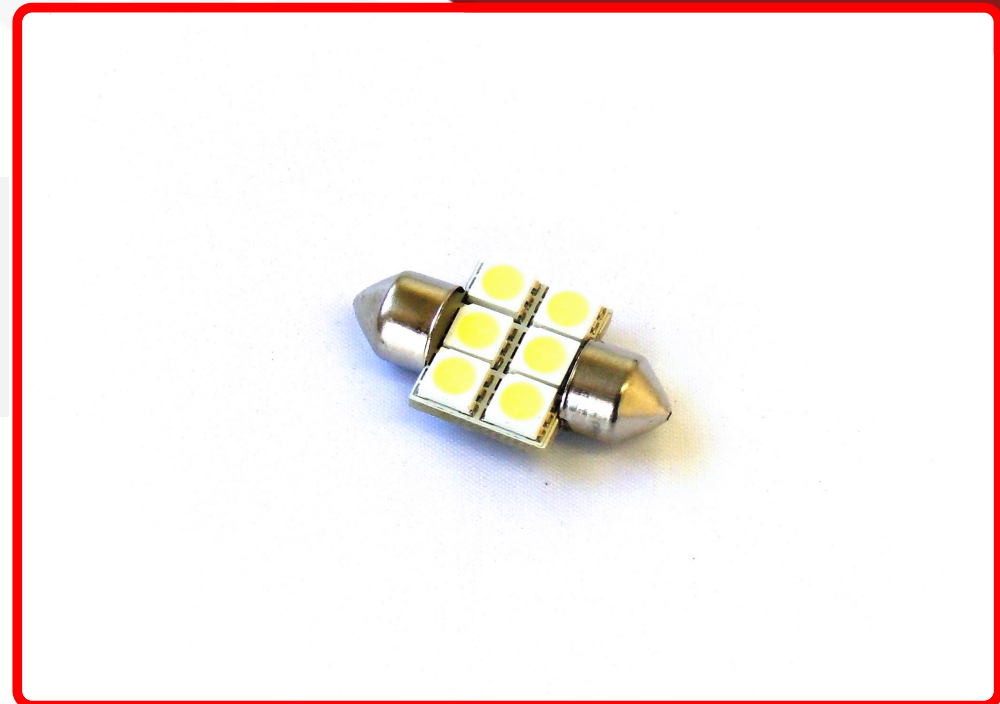

Lumens

Beam

Pattern

Product Information

Step it up and replace your stock bulbs with our professional grade 5050 LED replacement bulbs for brighter, crisper illumination Race Sport Lighting's LED Replacement Bulbs are available in a variety of bases and colors for virtually any application, and are the perfect solution to upgrade your interior or exterior automotive lighting • 1 Year Warranty