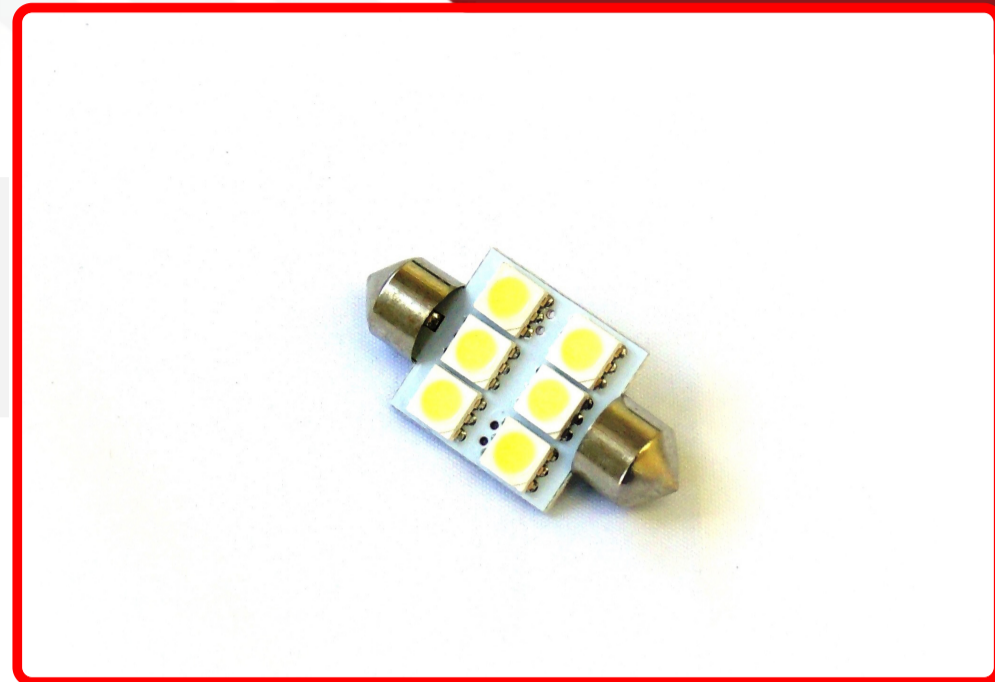

Lumens

Beam Pattern

Product Information

Step it up and replace your stock bulbs with our professional grade 5050 LED replacement bulbs for brighter, crisper illumination Race Sport Lighting's LED Replacement Bulbs are available in a variety of bases and colors for virtually any application, and are the perfect solution to upgrade your interior or exterior automotive lighting • 1 Year Warranty