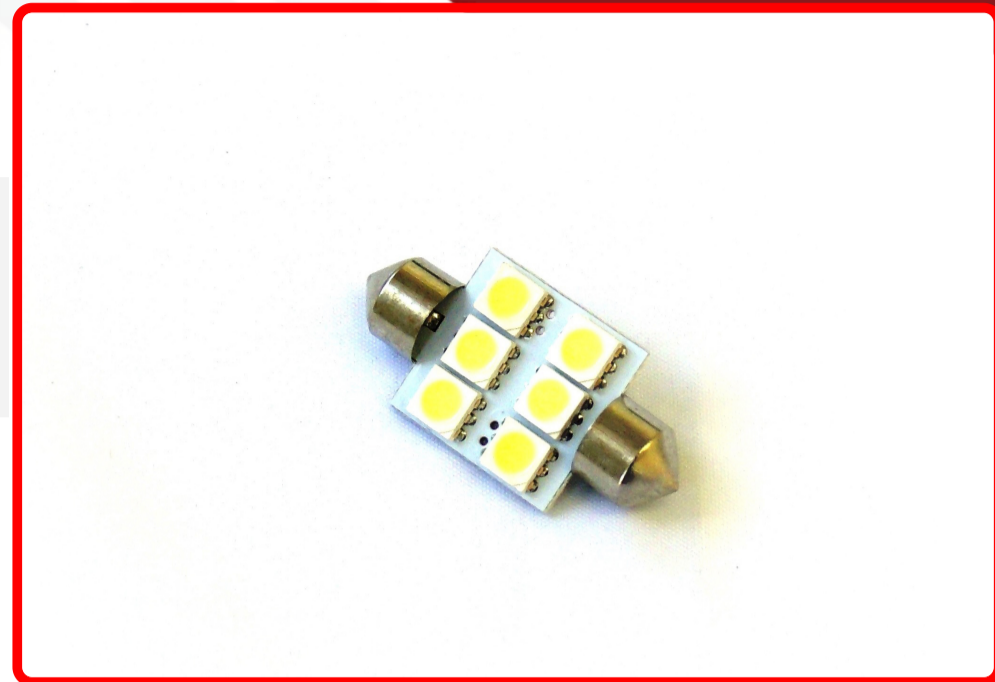

Lumens

Beam

Pattern

Product Information

Step it up and replace your stock bulbs with our professional grade 5050 LED replacement bulbs for brighter, crisper illumination Race Sport Lighting's LED Replacement Bulbs are available in a variety of bases and colors for virtually any application, and are the perfect solution to upgrade your interior or exterior automotive lighting • 1 Year Warranty