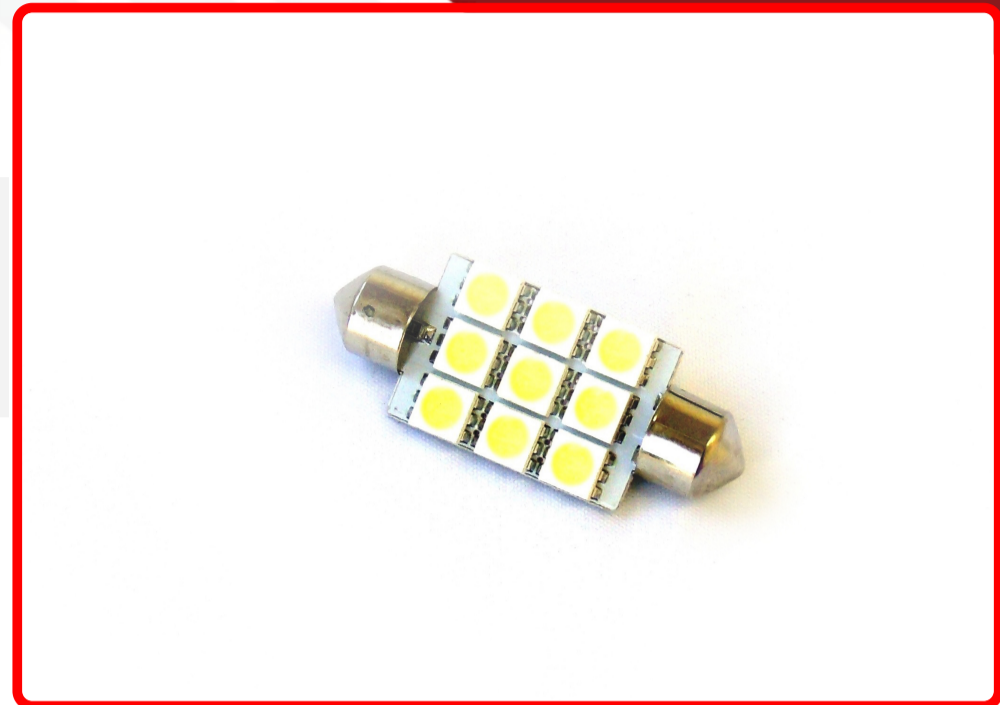

Lumens

Beam Pattern

Product Information

Step it up and replace your stock bulbs with our professional grade 5050 LED replacement bulbs for brighter, crisper illumination Race Sport Lighting's LED Replacement Bulbs are available in a variety of bases and colors for virtually any application, and are the perfect solution to upgrade your interior or exterior automotive lighting • 1 Year Warranty