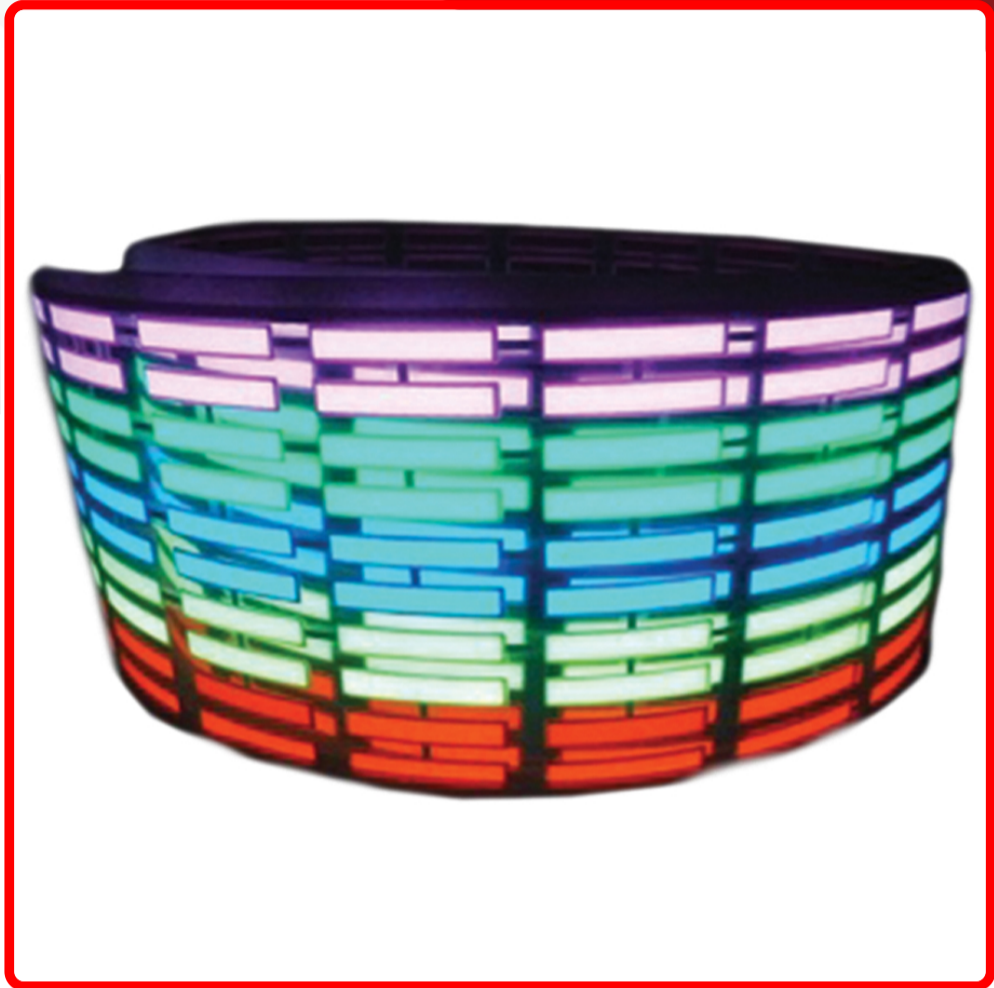

SKU # RS-4FT-EQ-5C

Part # 1003701

Description

48in EL Panel Equalizer Window Decal

Categories Auto Interior & Exterior

Sub-Categories Electroluminescent Equalizer Panel

UPC 817363013901

Unit of Measure EA

Operating Voltage

Current Draw

Wattage

Chip Type

IP Rating

LUX

Product Information

Race Sport Lighting's electro-luminescent equalizer window decal is sure to draw people's attention. The panel lights up in a preset pattern when it detects sound, making it great for a show car with a killer sound system. • Built in sound activated graphic equalizer reacts to music • Super thin flexible electro-luminescent panel - Only .35mm thick! • Simple installation • Kit Includes -(1) 7-Color Electro-Luminescent Decal -(1) Car power inverter w/ 12V plug -(1) Sound activation box • 1 Year Warranty