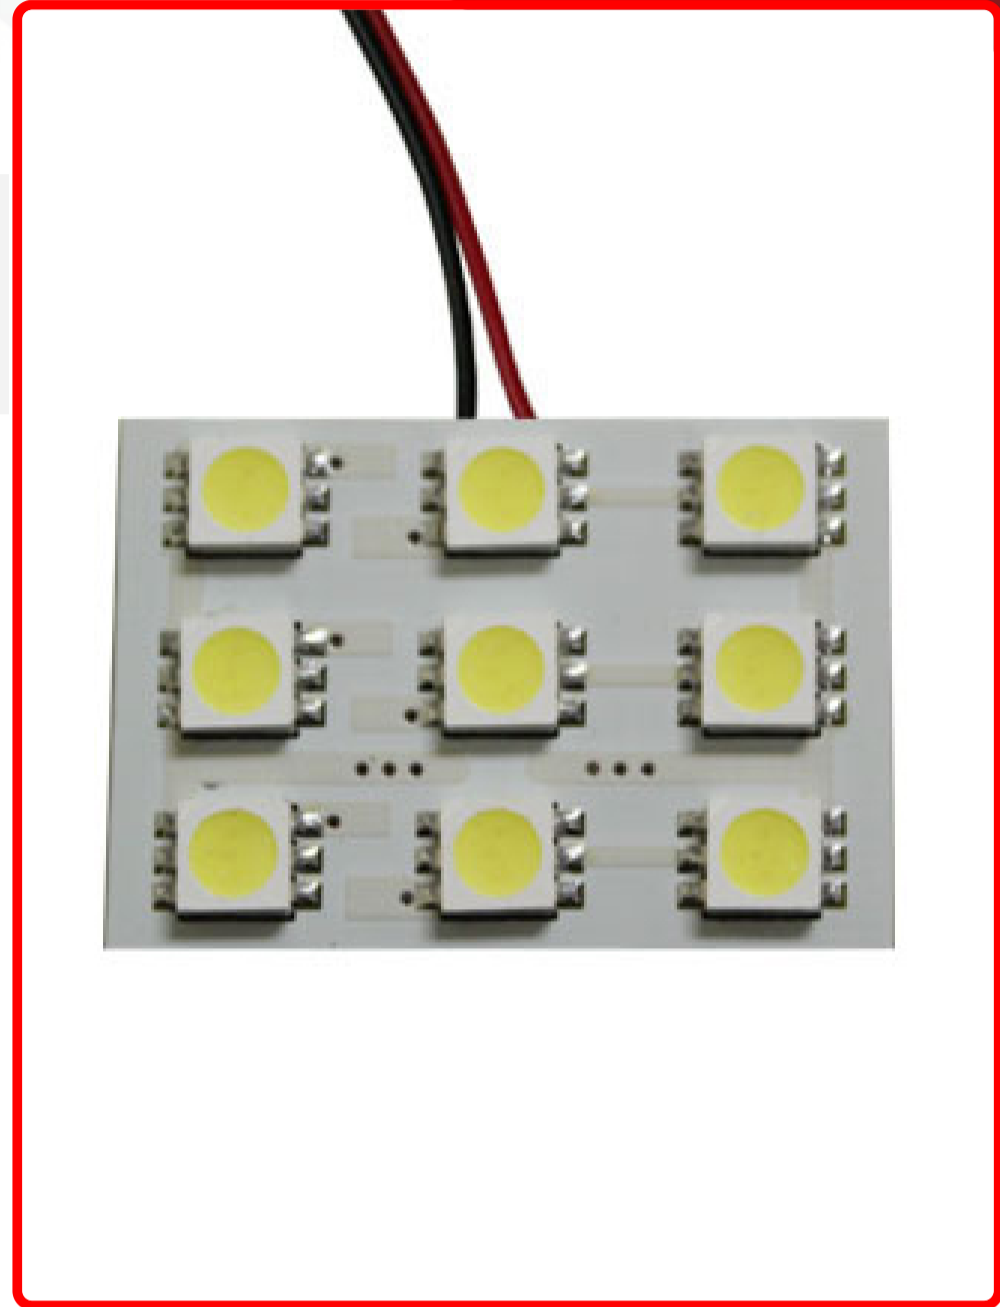

Lumens

Beam Pattern

Product Information

Step it up and replace your stock bulbs with our professional grade 5050 LED replacement bulbs for brighter, crisper illumination Race Sport Lighting's LED Replacement Bulbs are available in a variety of bases and colors for virtually any application, and are the perfect solution to upgrade your interior or exterior automotive lighting • 1 Year Warranty

Est. Labor

Hours

Gross Weight

0.10

Width

3.00

Net Weight

0.10

Height

5.00

DIM Weight

0.11

Depth

1.00

Prop 65 WARNING: This product can expose you to chemicals, which are known to the State of California to cause cancer and birth defects or other reproductive harm. For more information go to www.P65Warnings.ca.gov

www.racesportinc.com