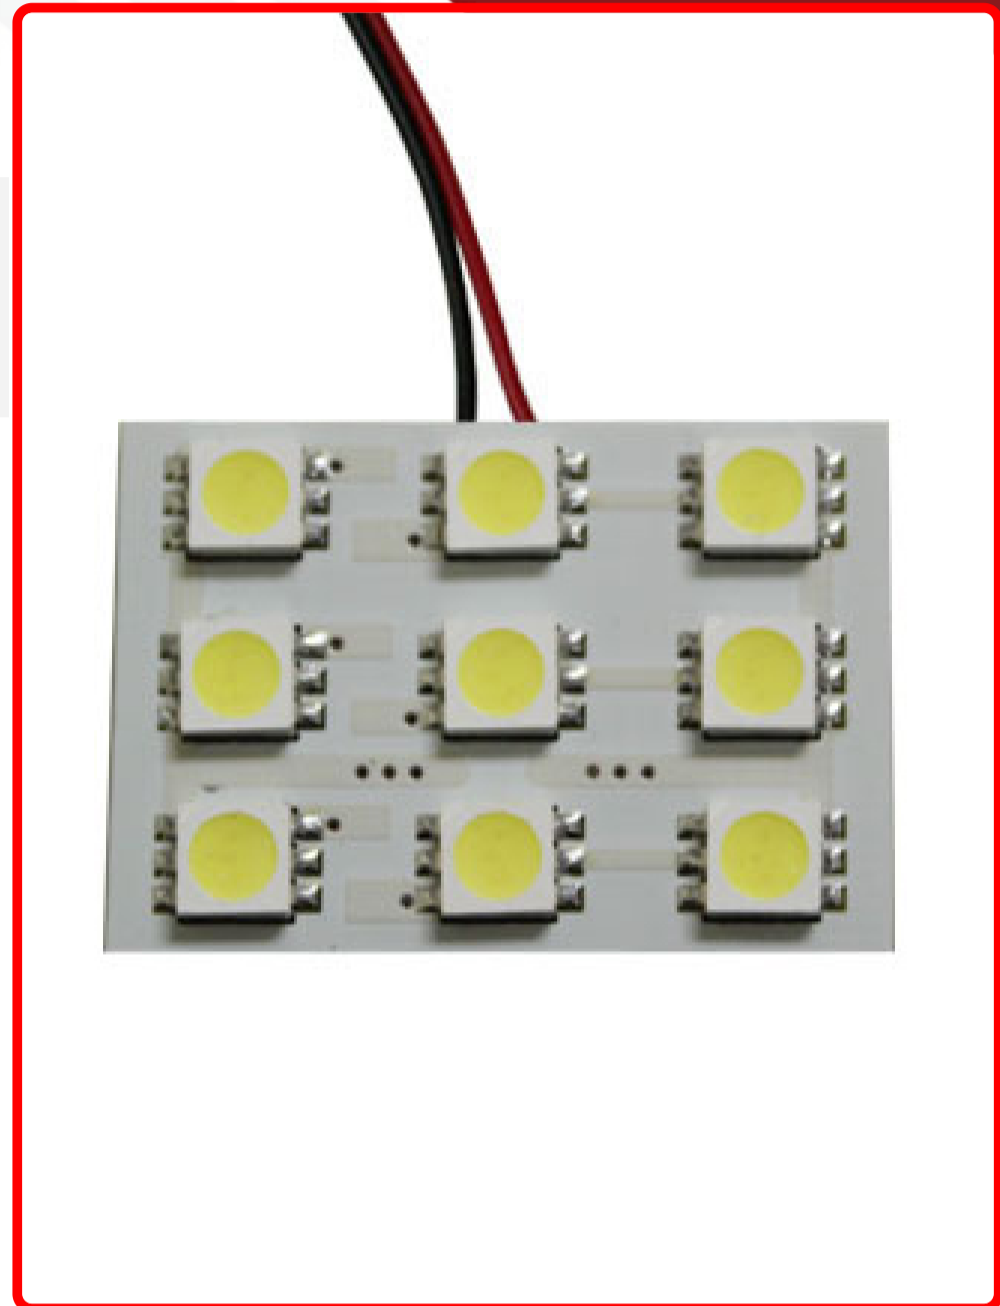

Lumens

Beam

Pattern

Product Information

Step it up and replace your stock bulbs with our professional grade 5050 LED replacement bulbs for brighter, crisper illumination Race Sport Lighting's LED Replacement Bulbs are available in a variety of bases and colors for virtually any application, and are the perfect solution to upgrade your interior or exterior automotive lighting • 1 Year Warranty

Est. Labor

Hours

Gross Weight

0.10

Width

3.00

Net Weight

0.10

Height

5.00

DIM Weight

0.11

Depth

1.00

Prop 65 WARNING: This product can expose you to chemicals, which are known to the State of California to cause cancer and birth defects or other reproductive harm. For more information go to www.P65Warnings.ca.gov

www.racesportinc.com