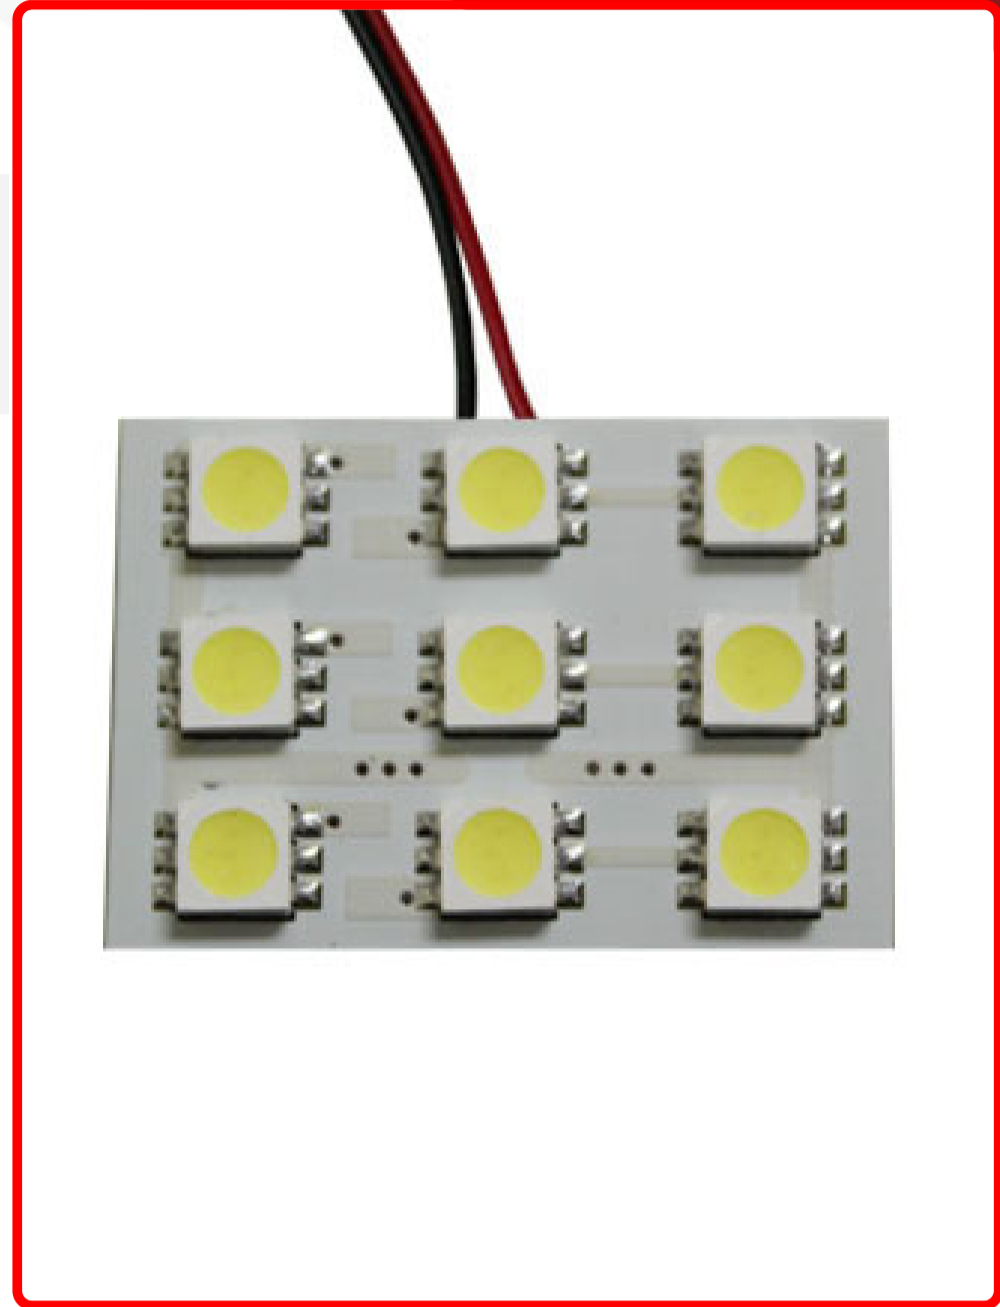

Lumens

Beam

Pattern

Product Information

Step it up and replace your stock bulbs with our professional grade 5050 LED replacement bulbs for brighter, crisper illumination Race Sport Lighting's LED Replacement Bulbs are available in a variety of bases and colors for virtually any application, and are the perfect solution to upgrade your interior or exterior automotive lighting • 1 Year Warranty

Est. Labor

Hours

Gross Weight

0.10

Width

3.00

Net Weight

0.10

Height

5.00

DIM Weight

0.11

Depth

1.00

Prop 65 WARNING: This product can expose you to chemicals, which are known to the State of California to cause cancer and birth defects or other reproductive harm. For more information go to www.P65Warnings.ca.gov

www.racesportinc.com