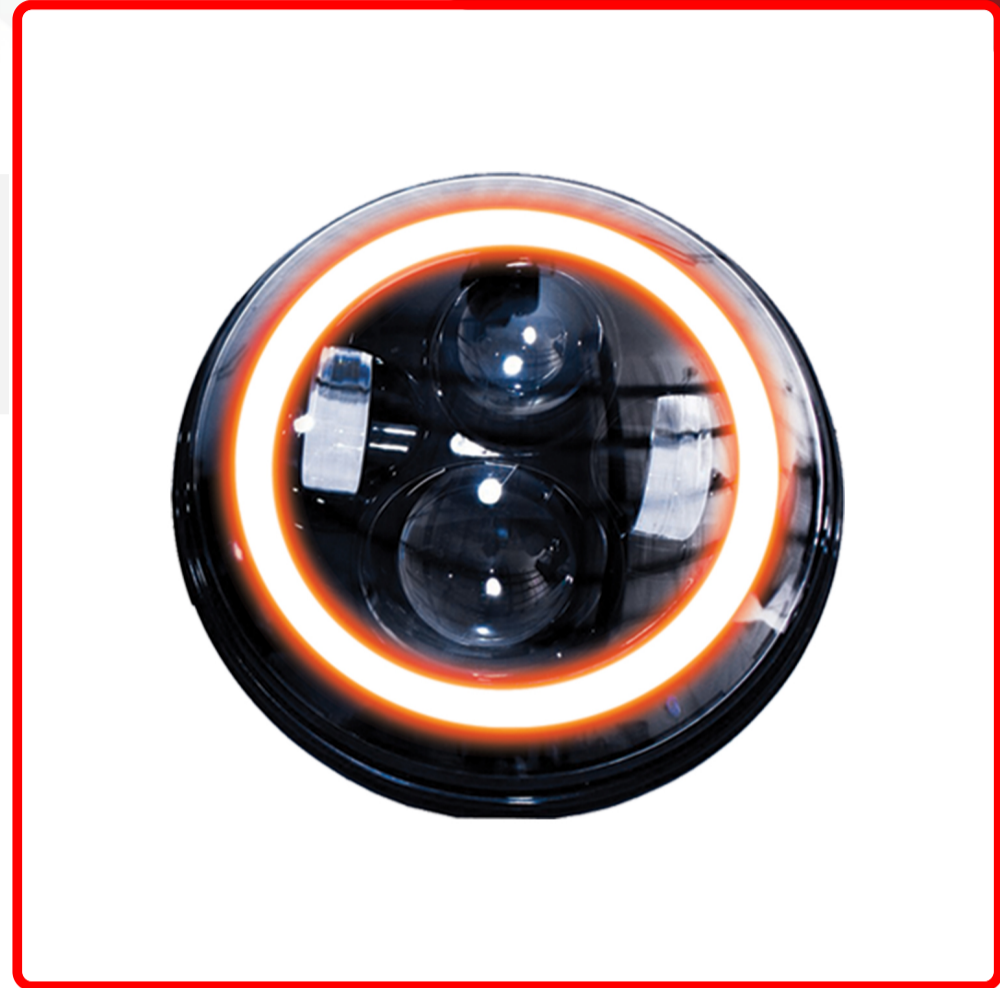

SKU # RS-7LEDHLP-HALOWA

Part # 1003734

Description

Discontinued - 7in LED Motorcycle Headlight Projector Kit 4x10W w/ White/Amber Halo - Plug-&-Play H4 H/L (Black) - Sold Individually

Categories LED Sealed Beam Headlight Replacements

Sub-Categories 7" Projector Lenses

UPC 812867028307

Unit of Measure EA

Related Skus:

Cross Sell Skus:

Condition

New

Manufacturer

Headlight Conversion Kit

Part Type ID

12571

Net Weight

3.60

Height

8.50

Reverse Polarity