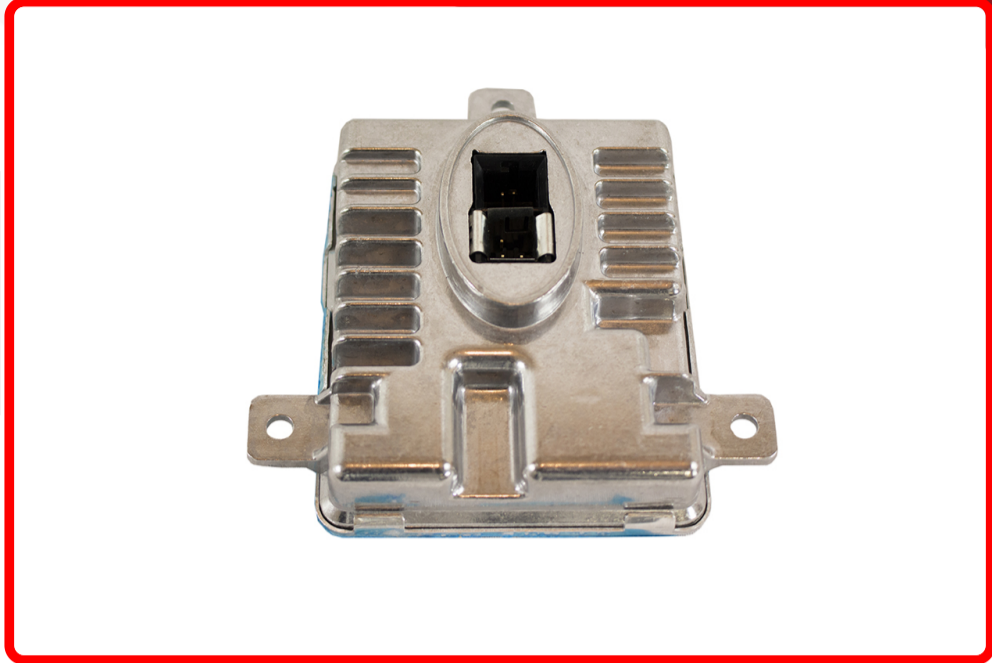

SKU # RS-D13(A3)

Part # 1006455

Description

Discontinued - Discontinued - OEM Ballast for 2009-2012 X1 Series, 2009-2012 Z4 Series, 2009-2012 BMW 3 Series Sedan, and Wagons ONLY, 2009-2012 BMW 7 Series, K48 Motorcycle, 2009-2012 Rolls-Royce

Categories HID Headlight Conversions

Sub-Categories OEM Replacement Ballasts

UPC 887753764928

Unit of Measure EA

Product Information

Related Skus:

Cross Sell Skus:

Est. Labor	Hours		
Gross Weight	0.40	Width	4.75
Net Weight	0.40	Height	2.00
DIM Weight	0.43	Depth	6.25

Condition New	Manufacturer Race Sport Lighting	EZ Category OEM Replacement Ballasts
-------------------------	--	--

Harmonization Code 8512.20.2080	Universal No	Life Expectancy
---	------------------------	------------------------

SEMA Product High Intensity Discharge Lighting Ballast	Part Type ID 15962
--	---------------------------

Reverse Polarity High Intensity Discharge Lighting Ballast	Operating Voltage	Current Draw
--	--------------------------	---------------------