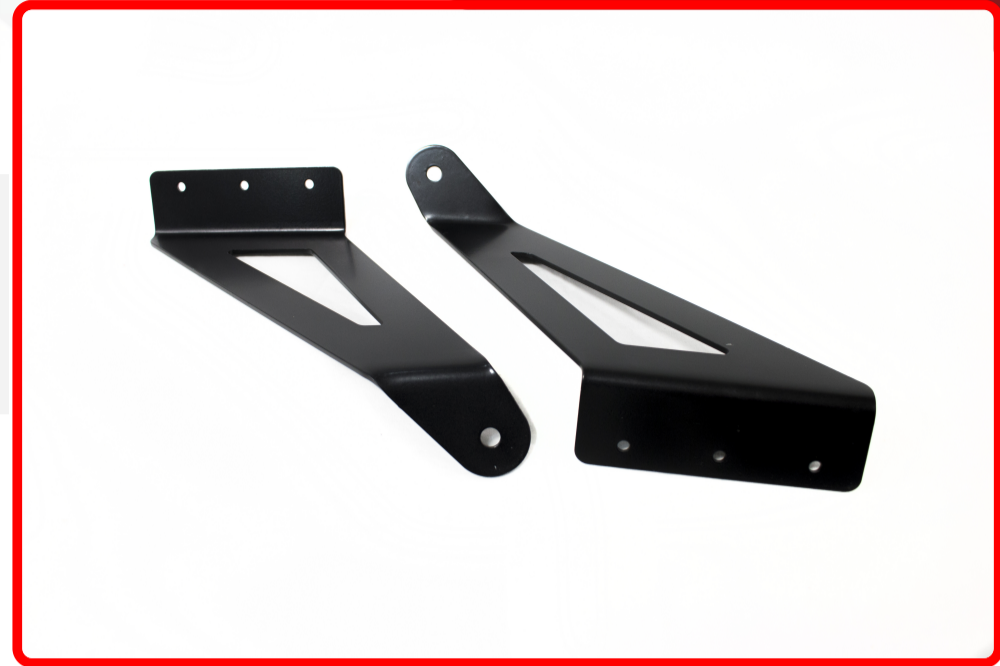

**SKU # RS-NR-L72**

**Part # 1004739**

Description

99-16 Ford F250/350 Super-Duty 50in Wraparound Light Bar Upper Windshield Mounting Brackets

**Categories** Light Bar and Spot Brackets, Truck

**Sub-Categories** Mounting Brackets

**UPC** 814843026963

**Unit of Measure** PR

**Related Skus:**

**Cross Sell Skus:**

**Condition**

New

**Manufacturer**

Race Sport Lighting

Light Bar Mounting Bracket

**Part Type ID**

57079

**Reverse Polarity**

Light Bar Mounting Bracket

**Operating Voltage**

**Current Draw**

**Wattage**