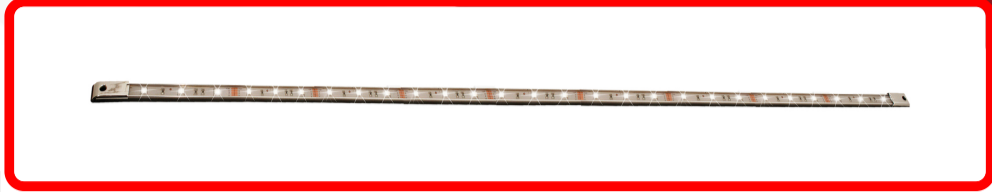

SKU # RS-U30LEDC37.5-W

Part # 1004854

Description

37.5 inch White LED Ultra Bright Accent Weatherproof Light Bar Strip with Aluminum Mounting Channel Ultra Series - USA Made Race Sport Lighting

Product Information

Race Sport Lighting's Ultra Series LED accent bars are a durable, ultra-bright lighting solution, ready to take a beating in any exterior automotive lighting application • 37.5" Long • Polished aluminum channel with chrome tips • Great for all exterior applications like truck bed lighting or courtesy lights • Mounts with 3M tape or screw-mount metal channel • IP68 Waterproof Rated • 30 LEDs/m (1 1/4" spacing) or 60 LEDs/m (5/8" spacing) • High lumen output with low heat • Wide dispersion of light • 1 Year Warranty

Categories Auto Interior & Exterior, Interior/Exterior Accent LED

Sub-Categories LED Accent Bars, Ultra Series Accent Bars

UPC 811712021029

Unit of Measure EA

Related Skus:

Cross Sell Skus:

Condition

New