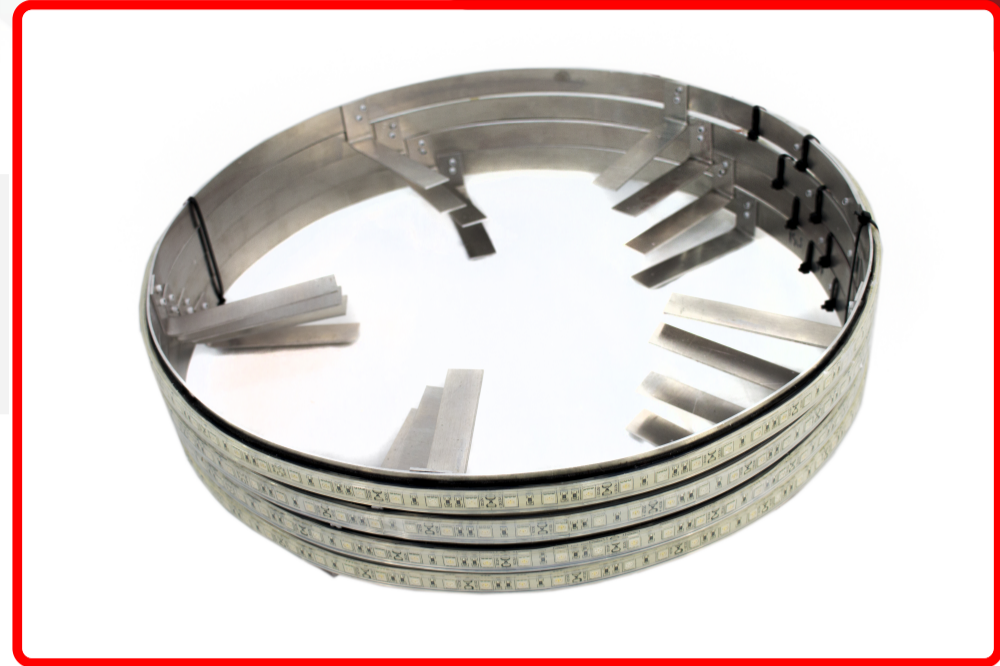

## SKU # RS17W

Part # 1004957

### Description

Discontinued - ColorClear 17in LED Wheel Kit (White) - Complete kit for (4) Wheels