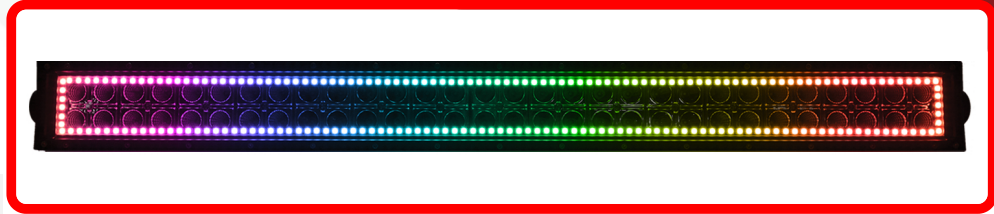

SKU # RS32RGLBW

Part # 1004969

Description

Discontinued - Discontinued as of 9.22.2020 - Race Sport Wrap Around ColorADAPT Series 32in RGB LED Light Bars 180-Watts 10,700 Lumens 2-Year Warranty

Product Information

Est. Labor	Hours		
Gross Weight	6.01	Width	4.75
Net Weight	6.01	Height	7.00
DIM Weight	8.85	Depth	37.00

Categories

Sub-Categories

UPC 817999027327

Unit of Measure EA

Related Skus:

Cross Sell Skus:

RSTP016

Universal

YES

Life Expectancy

SEMA Product Light Bar

Part Type ID 1069

Reverse Polarity

Light Bar

Operating Voltage