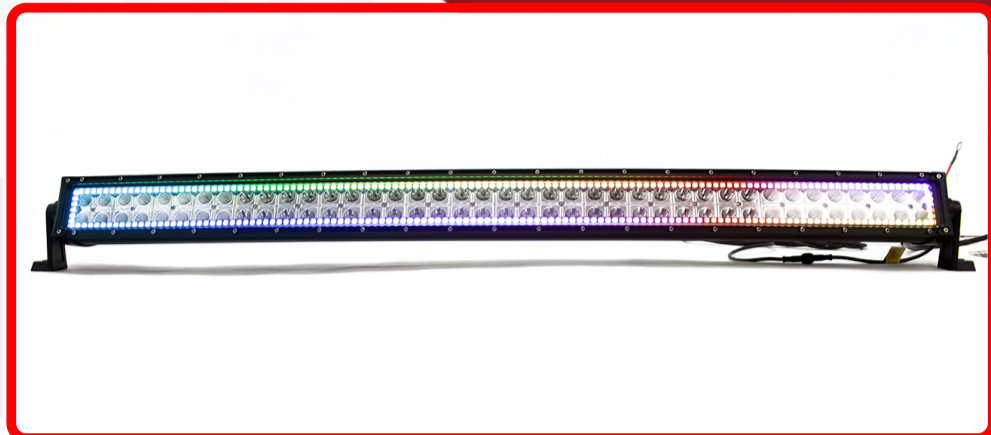

SKU # RS42RGBLB-C

Part # 1006681

Description

Discontinued - CHASE MODE Race Sport® ColorADAPT Series 42in RGB LED Light Bars 240-Watts 15,600 Lumens 1-Year Warranty

Categories LED Light Bars, ColorADAPT RGB LED Accent Kits

Sub-Categories ColorADAPT Dual Row Light Bars

UPC 817999024241

Unit of Measure EA

Related Skus:

Cross Sell Skus:

RSTP016

Condition

New

Life Expectancy

SEMA Product Light Bar

Part Type ID 1069

Reverse Polarity

Light Bar

Operating Voltage

Current Draw

Wattage