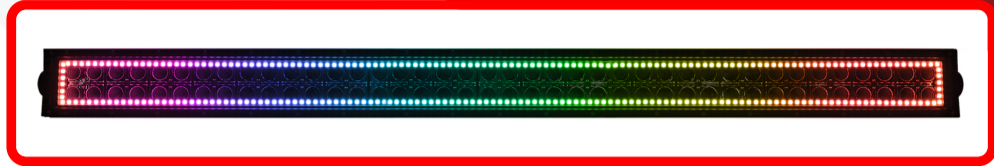

**SKU # RS42RGLBW**

**Part # 1004977**

Description

Discontinued as of 7.14.2020

**Product Information**

<b>Est. Labor</b>	Hours		
<b>Gross Weight</b>	0	<b>Width</b>	0
<b>Net Weight</b>	0	<b>Height</b>	0
<b>DIM Weight</b>	0	<b>Depth</b>	0

**Categories** Truck, Powersports, ColorADAPT RGB LED Accent Kits, LED Light Bars

**Sub-Categories**  
LED Light Bars, ColorADAPT® RGB-HALO LED Light Bars & Spots, ColorADAPT Dual Row Light Bars

**UPC** 887753764867