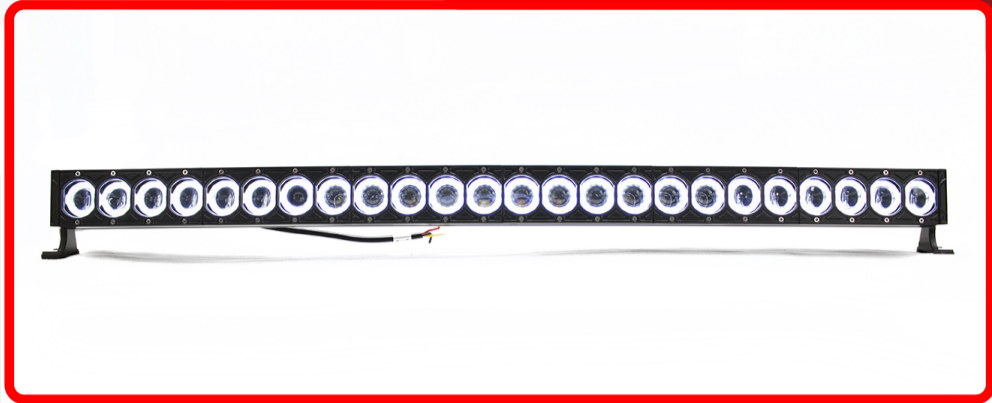

SKU # RS50HALO

Part # 1004979

Description

HALO-DRL Series 240W/21,600LM 46in LED Light Bar w/ Individual Halo DRLs (48.25in Mount to Mount)

Categories

Sub-Categories

UPC 814843029919

Unit of Measure EA

8512.20.2080

Universal

YES

Life Expectancy

SEMA Product Light Bar

Part Type ID 1069

Reverse Polarity

Light Bar

Product Information

Race Sport Lighting's all new HALO-DRL equipped LED light bars are the industry's first and only Halo LED Light Bars. The signature LED halos provide a daytime running light solution which, according to government studies, increases vehicle safety while on the road during the day. These light bars take standard DRL's a step further by offering a high power High Performance LED section which offers serious illumination when used off-road. The High-Powered High Performance LED sections use proprietary amplification optics which give you excellent distance and spread. The DRL halos can be independently turned on or used together with the high power LED light bar section and vice versa making this a truly functional light bar. These light bars feature: • 10W High Performance LEDs • High-Powered LED halos • 50,000 hour life span • Durable aluminum housing • Low power mode with only the Halos • Available in 8", 16", 23", 31", 38", & 46" Sizes • Bar Height: 2.91"

Height

5.00

DIM Weight

9.58

Depth

53.25

Kelvin (ColorTemperature)

6,500K