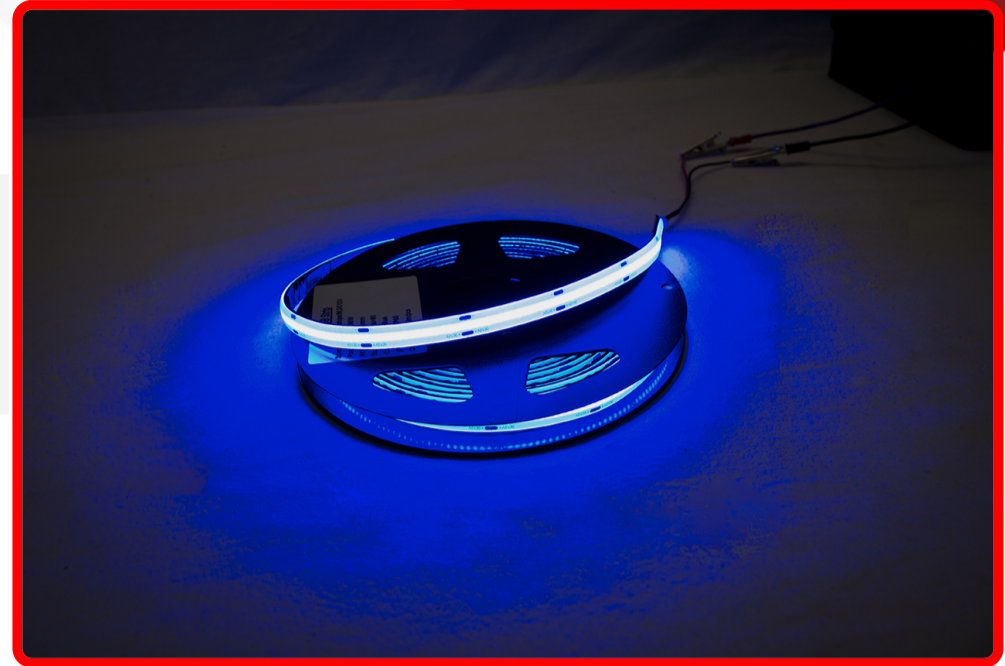

SKU # RS5MVS65B

Part # 1007322

Description

NEW - V-Sport Plasma 16.4ft IP65 LED Solid Tape Strip Reels with Heavy Duty 3M Adhesive - BLUE

Categories LED TAPE STRIP LIGHTING, Auto Interior & Exterior

Sub-Categories V-Sport Plasma Solid Strips, LED Accent Bars

Part Type ID 18826

Reverse Polarity

Interior Accent Light

Operating Voltage

12VDC

Current Draw

0.5-2.0A

Wattage

14-Watts

Chip Type

IP Rating

IP65

LUX

Product Information

Designed by popular demand for a smooth and steady flow of accent lighting in your projects. Available in either IP65 or IP67, these durable yet flexible V-Sport solid custom tape strips do the job! No more placing expensive clouded acrylic in front of strips to make them appear solid and not separated. This strip does it all for you. Voltage : DC12V Work power : 14W±1W per Meter Lumen: 90±10 Per Watt LED Quantity:336pcs/M

Height

9.25

DIM Weight

3.99

Depth

12.00

Kelvin (ColorTemperature)

Blue