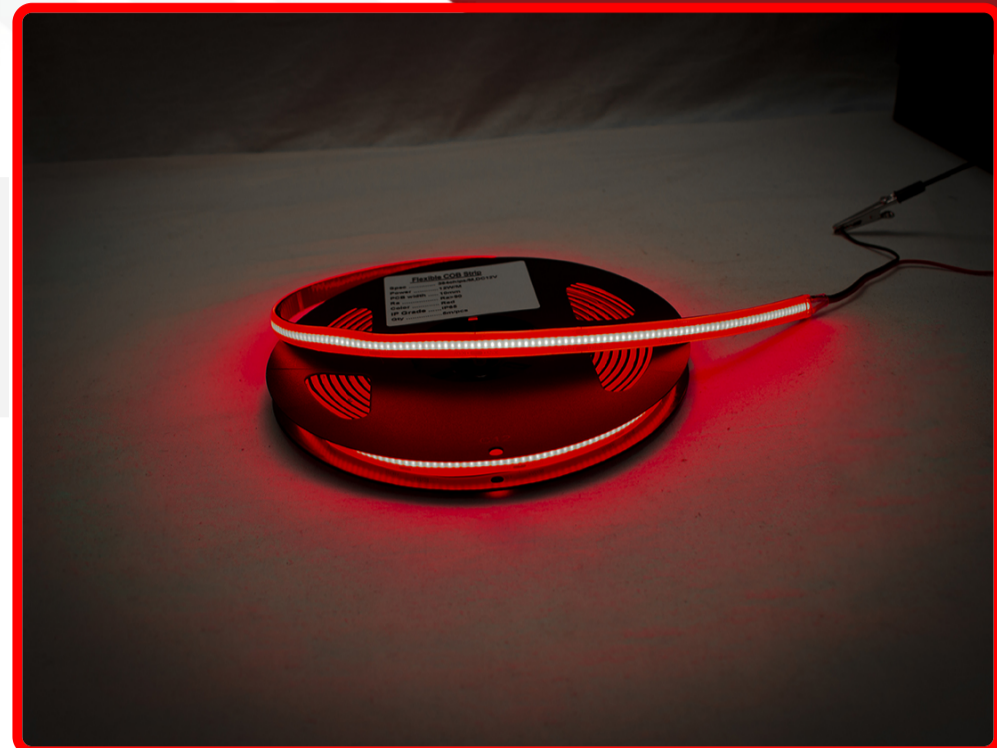

SKU # RS5MVS65R

Part # 1007316

Description

NEW - V-Sport Plasma 16.4ft IP65 LED Solid Tape Strip Reels with Heavy Duty 3M Adhesive - RED

Categories Auto Interior & Exterior, LED TAPE STRIP LIGHTING

Sub-Categories LED Accent Bars, V-Sport Plasma Solid Strips

Part Type ID 18826

Reverse Polarity

Interior Accent Light

Operating Voltage

12VDC

Current Draw

0.5-2.0A

Wattage

14-Watts

Chip Type

IP Rating

IP65

LUX

Product Information

Designed by popular demand for a smooth and steady flow of accent lighting in your projects. Available in either IP65 or IP67, these durable yet flexible V-Sport solid custom tape strips do the job! No more placing expensive clouded acrylic in front of strips to make them appear solid and not separated. This strip does it all for you. Voltage : DC12V Work power : 14W±1W per Meter Lumen: 90±10 Per Watt LED Quantity:336pcs/M