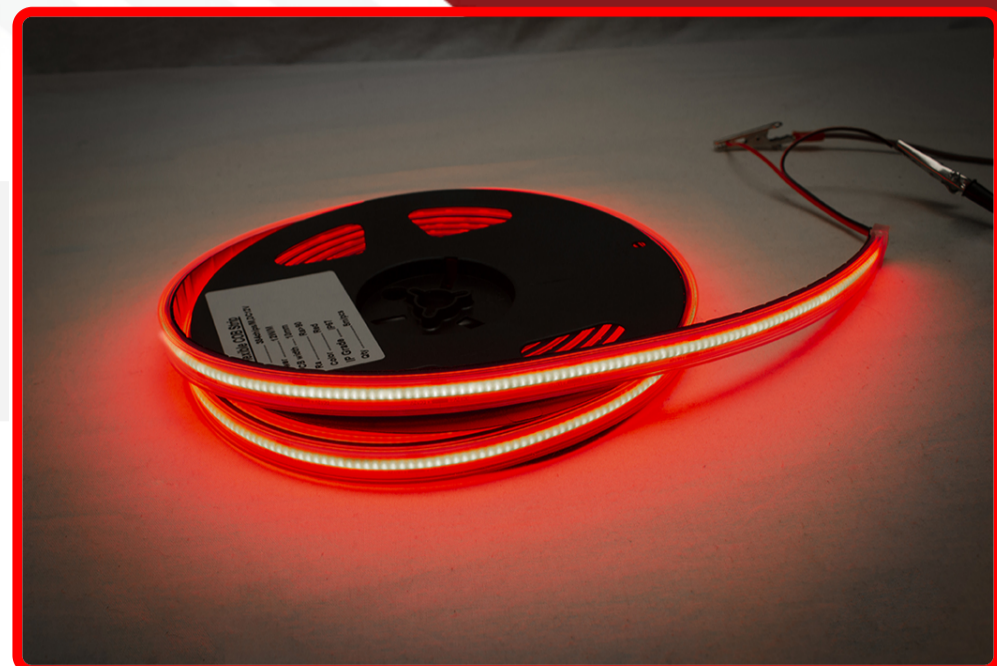

SKU # RS5MVS67R

Part # 1007320

Description

NEW - V-Sport Plasma 16.4ft IP67 LED Solid Tape Strip Reels with Heavy Duty 3M Adhesive - RED

Categories LED TAPE STRIP LIGHTING, Auto Interior & Exterior

Sub-Categories V-Sport Plasma Solid Strips, LED Accent Bars

Interior Accent Light

Part Type ID

18826

Reverse Polarity

Interior Accent Light

Operating Voltage

12VDC

Current Draw

Designed by popular demand for a smooth and steady flow of accent lighting in your projects. Available in either IP65 or IP67, these durable yet flexible V-Sport solid custom tape strips do the job! No more placing expensive clouded acrylic in front of strips to make them appear solid and not separated. This strip does it all for you. Voltage : DC12V Work power : 14W±1W per Meter Lumen: 90±10 Per Watt LED Quantity:336pcs/M