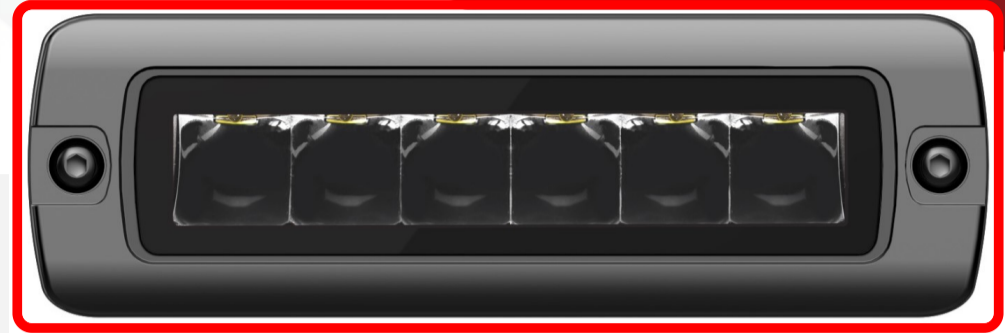

**SKU # RS7TEMPFM**

**Part # 1007452**

Description

7in 30-Watt RoadRunner SAE Compliant IP67 Flush Mount 3,000lm Aux Spot Light with MELT Temp Control System and frameless construction

**Categories** LED Light Bars

**Sub-Categories** ROADRUNNER SERIES ON-ROAD COMPLIANT LIGHT BARS

**UPC** 810077230237

**Unit of Measure** EA

**Related Skus:**

RS6TEMPAL, RS3TEMPCL, RS7TEMPFM-F

**Cross Sell Skus:**

RS7TEMPLB,RS50TEMPLB,RS32TEMPLB,RS10TEMPLB,RS40TEMPLB,RS20TEMPLB

**IP Rating**

IP67

**LUX**

**Product Information**

Introducing the RS7TEMPFM 7in 30-Watt RoadRunner SAE Compliant IP67 Flush Mount 3,000lm Aux Spot Light, a powerful and versatile lighting solution designed to elevate your driving experience. With its impressive 30 watts of power, this auxiliary spot light delivers an outstanding 3,000 lumens of illumination, ensuring clarity and visibility on the road like never before. Crafted with the RoadRunner design, the RS7TEMPFM is SAE compliant, adhering to industry standards for safety and reliability during on-road use. The spotlight's flush mount design not only adds a touch of sophistication to your vehicle but also ensures a seamless integration that complements its overall aesthetic. . LED Power: 30W . Raw Lumen:2880lm . Operating Voltage: 10-30V DC . Waterproof rate: IP 67 . 6pcs\*5W high intensity OSRAM LED . Current draw: 12V/2.04A; 24V/1.04A . Color Temperature: 5700K