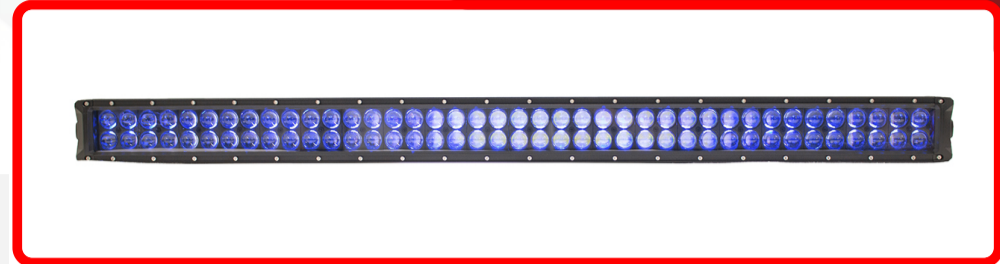

**SKU # RSB8240RGB**

**Part # 1007091**

Description

41.5inch 120-Watt Combo Beam RGB Dual Function LED Light Bar ColorSMART L8 Series 15200lm IP67 Race Sport Lighting

**Product Information**

ColorSMART L8 Series 120W 41.5inch IP67 RGB LED light Bar 15200lm with Combo Beam and Dual Bracket Options The L8 Series is part of our ColorSMART family of RGB Multicolor products controlled view Bluetooth. The L8 Series is a family of products that with the versatility of with our 4 or 8 output controllers, can build an entire lighting system of RGB Dual Function products on any vehicle. Add Rock Lights, Cube Aux lights, and Light Bar sizes of your choice. The Rock Light kit uses 4 outputs, each individual cube uses 1 output each, and each light bar uses 1 output for each bar you add to the system. The light bars and cube auxiliary lights are dual function, so they provide high power white off-road lights for functional purposes, but then have an other RGB accent feature set of diodes that can all be controlled and sync together the L8 products attached. This Product is Part of the L8 SERIES Family, which is A La Cart with this options below: -4 or 8 Output Controller Options -4 p

**Categories** ColorSMART L8 Series Bluetooth RGB Products

**Sub-Categories**

**UPC** 817999027631

**Unit of Measure** EA

**Related Skus:**

RSBT1W4, RSBT1W8, RS3X3LRGB, RSCR3RGB, RSB8288RGB, RSB8240RGB, RSB8120RGB, RSB872RGB

**Cross Sell Skus:**

RSBT1W4,RSBT1W8,RS3X3LRGB,RSCR3RGB,RSB8288RGB,RSB8240RGB,RSB8120RGB,RSB872RGB

**Condition**

New

**Manufacturer**

Race Sport Lighting

**EZ Category**

L8 Series RGB Products

**SEMA Product** Light Bar

**Part Type ID** 1069

**Gross Weight**

12.00

**Width**

5.25

**Reverse Polarity**

Light Bar