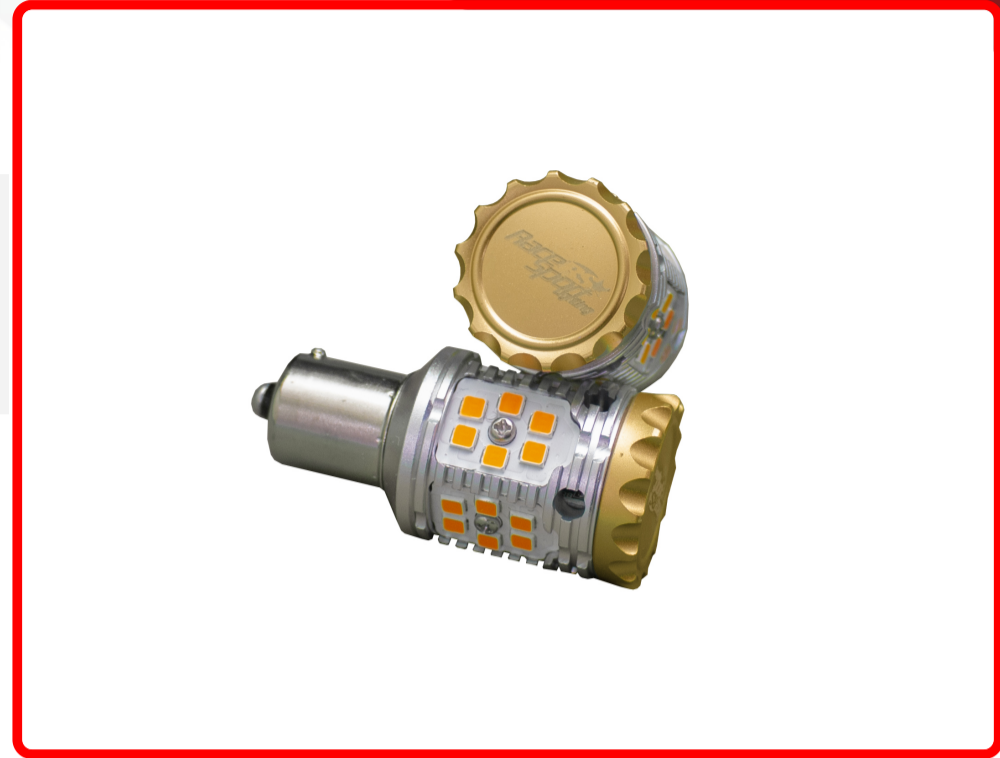

SKU # RSBAU15SNRFA

Part # 1007568

Description

1156 (BAU15S) NO-RAPID FLASH Canbus Turn signal LED Bulbs - AMBER 9v-30v 1860 lumens Epistar 3030 Super Bright (Sold as Pair)

Categories

LED Replacement Bulbs, LED Replacement Bulbs, LED Replacement Bulbs

Sub-Categories

NO-RAPID Series Canbus Turn Signals Bulbs, Switchback Dual-Color LED Replacement Bulbs, No-Rapid Series

UPC 817999025248

Unit of Measure PR

Related Skus:

Cross Sell Skus:

Condition

New

Manufacturer

Race Sport Lighting

EZ Category

NO-RAPID Series LED Bulbs

Harmonization Code

8512.20.2080

Universal

YES

Life Expectancy

30,000 hours

SEMA Product Turn Signal Light

Part Type ID 2872

Reverse Polarity

Turn Signal Light

Operating Voltage

12-24VDC