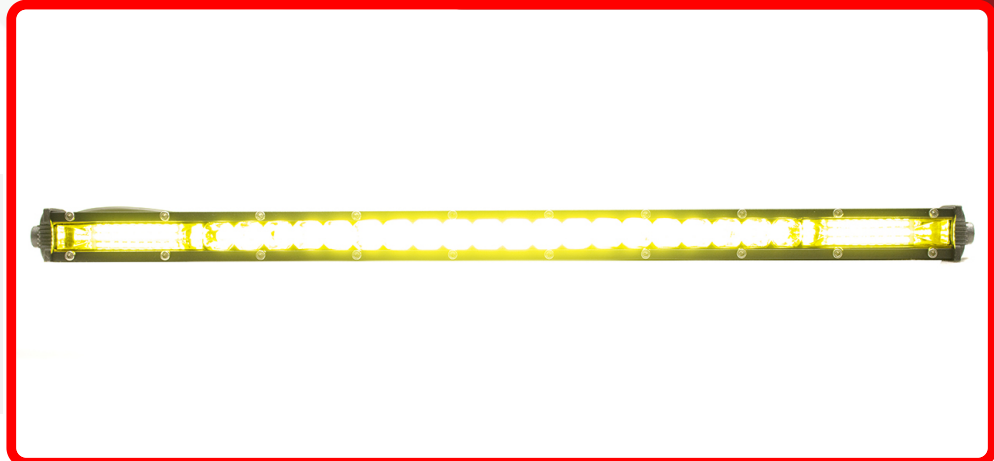

SKU # RSL020A

Part # 1007312

Description

20 inch Amber Fog Cutter Super Slim LED combo beam micro light bar including DT connector Race Sport Lighting

Categories LED Light Bars

Sub-Categories Other Light Bars

UPC 817999029154

Unit of Measure EA

Related Skus:

Cross Sell Skus:

Condition

New

Manufacturer

Race Sport Lighting

EZ Category

High Power Auxiliary Lighting

Est. Labor

Hours

Gross Weight

1.20

Width

2.25