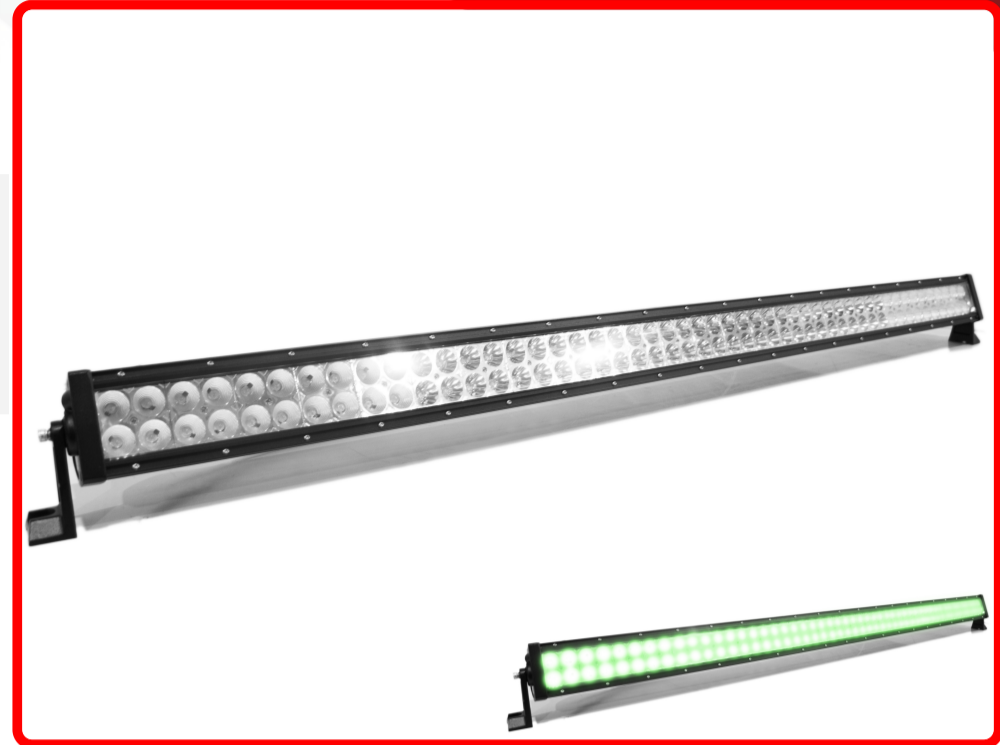

SKU # RSLED50-XH

Part # 1005278

Description

Discontinued - GREEN x-Hunter Series Light Bars 50" LED Combo Bar 300 Watt

Categories

Sub-Categories

UPC 887753762276

Unit of Measure EA

Related Skus:

Cross Sell Skus:

RSTP016

Condition

New

Manufacturer

Race Sport Lighting

EZ Category