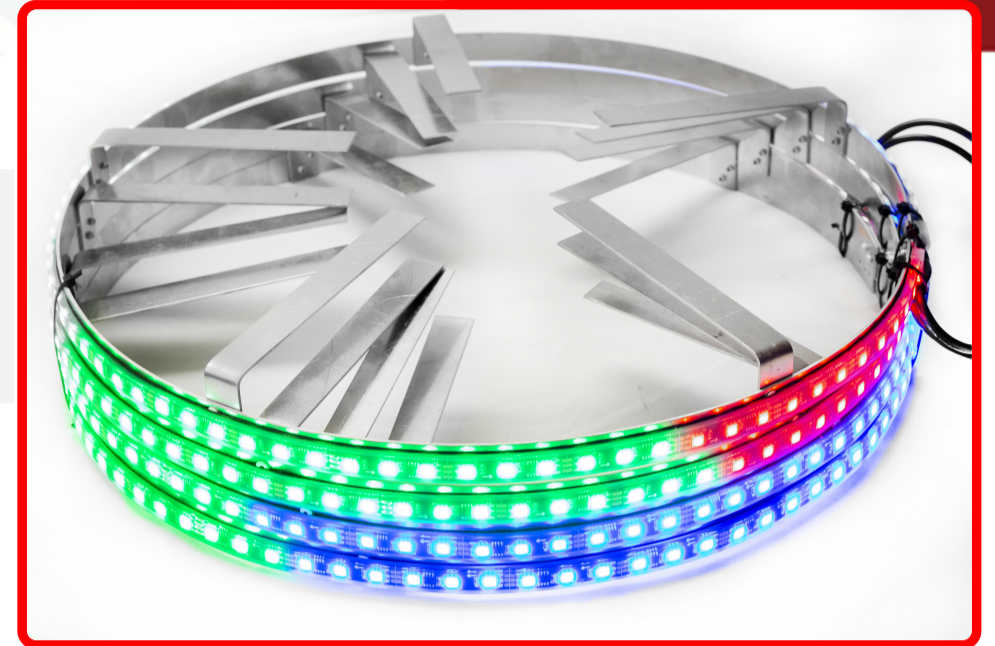

SKU # RSRGB15-C

Part # 1006874

Description

Discontinued - Discontinued as of 6.3.2020 - Superseded by Part # RSCSWL15-C

Categories

Sub-Categories

UPC 817999025415

Unit of Measure Kit

Lumens

Beam Pattern

Product Information

Race Sport Lighting Chasing Pattern LED Wheel Light Kit

- Kit contains: • 4 separate wheel light rings • 5ft Red/Black wire, connectors, and zip ties • Inline fuse holder w/ fuse • 40ft RGB wiring with Quick Connectors • On/Off Switch • Wiring Diagram & Installation Instructions • Each ring has a single strip of IP68 rated LEDs • Rings mount to dust shield, keeping them out of the way of moving parts and safe from heat • Bluetooth controller with QR Code for smartphone app download • 1 Year Warranty