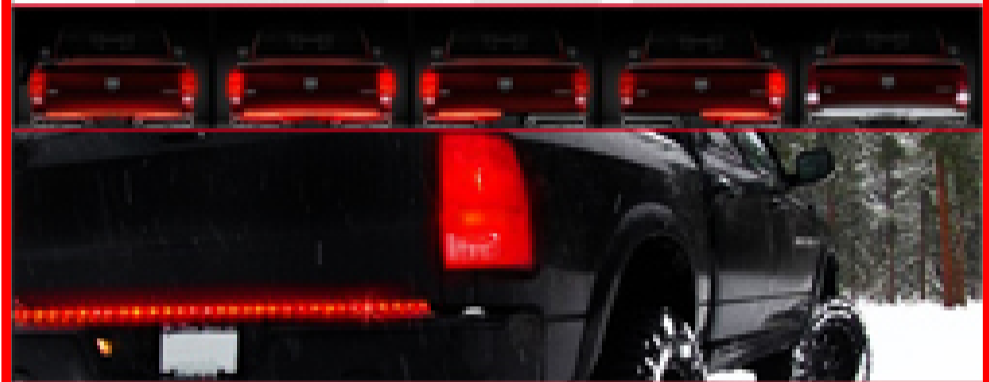

[www.racesportinc.com](http://www.racesportinc.com)

**Product Information**

Race Sport Lighting Product Showcase: LED Tailg...

Race Sport Lighting's 5 Function LED Tailgate Bars add style, quality, and safety to your truck. The light bar sits at the base of your tailgate door without inhibiting the open-close functionality of your tailgate on most models. The 5 illumination functions include: Brake, Marker, Reverse, left Signal, right signal Our LED Tailgate Bars are available in 60" and 48" to fit your bed end to end. Our solid aluminum and polymer construction, and our state of the art components including 60 high end SM LED's,