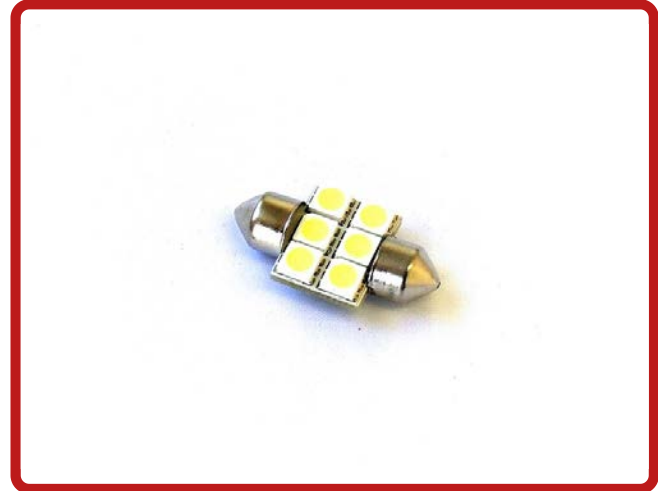

Item # RS-31MM-W-5050

Description

31mm 5050 LED 6 Chip Bulbs (White) (Individual)

Categories Powersports, Agricultural, Motorcycle, Auto Interior & Exterior, LED Replacement Bulbs, Best Sellers

Sub-Categories Professional Series 5050 LED Replacement Bulbs, Professional Series 5050 LED Replacement Bulbs,

UPC 00811712020442 Unit of Measure EA

Related Skus:

Cross Sell Skus:

Condition Manufacturer EZ Category  
New Race Sport Lighting 5050 LED Replacement Bulbs

Harmonization Code Universal Life Expectancy  
8512.20.2080 YES

SEMA Product Dome Light

Reverse Polarity Operating Voltage Current Draw  
12-24VDC

Wattage Chip Type IP Rating LUX

Kelvin (Color Temperature) Beam Pattern Lumens Universal or Vehicle Specific  
White Universal  
Made In Warranty M.S.R.P. M.A.P.  
China 1 year \$18.00 \$10.99