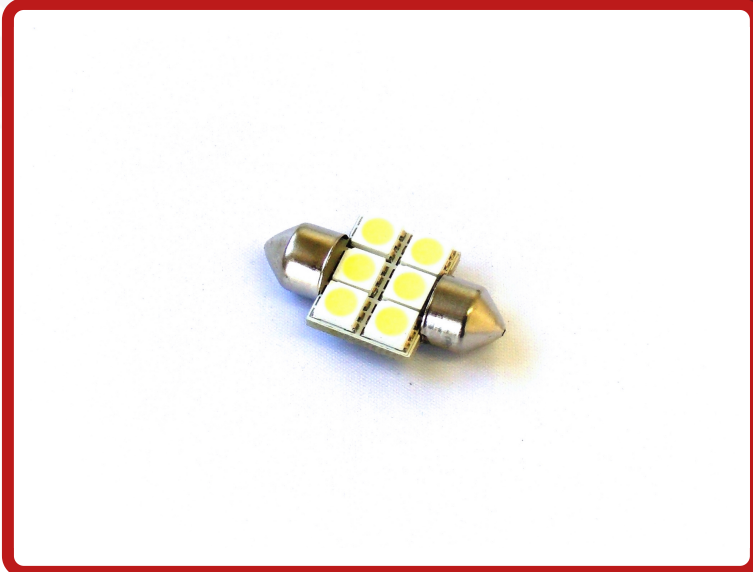

SKU # RS-31MM-A-5050

Part #1003797

Description

31mm 5050 LED 6 Chip Bulbs (Amber) (Individual)

Categories Powersports, Agricultural, Motorcycle, Auto Interior & Exterior, LED Replacement Bulbs

Sub-Categories Professional Series 5050 LED Replacement Bulbs, Professional Series 5050 LED Replacement Bulbs,

UPC 811712022064 Unit of Measure EA

Related Skus:

Cross Sell Skus:

Condition Manufacturer EZ Category
New Race Sport Lighting 5050 LED Replacement Bulbs

Harmonization Code Universal Life Expectancy
8512.20.2080 YES

SEMA Product Dome Light

Reverse Polarity Operating Voltage Current Draw
12-24VDC

Wattage Chip Type IP Rating LUX

Kelvin (Color Temperature) Universal or Vehicle Specific
Amber Universal

Made In Warranty Lumens Beam Pattern
China 1 year