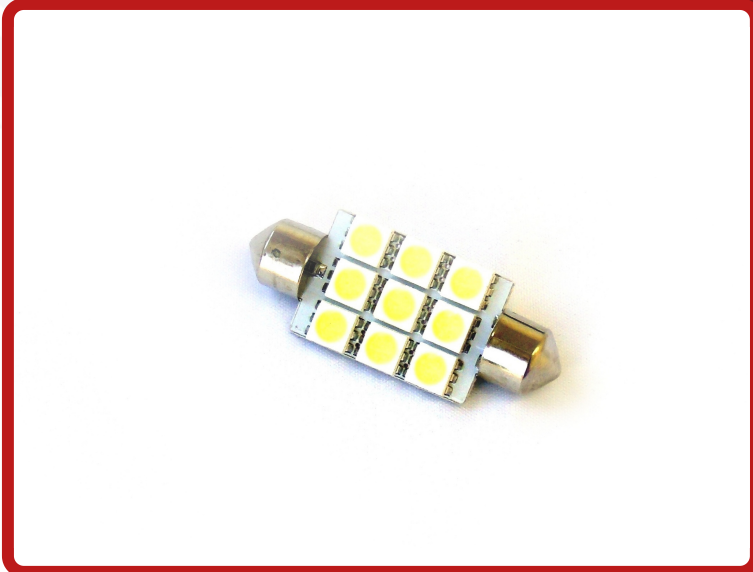

SKU # RS-42MM-R-5050

Part #1003835

Description

42mm 5050 LED 9 Chip Bulbs (Red) (Individual)

Categories Powersports, Agricultural, Motorcycle, Auto Interior & Exterior, LED Replacement Bulbs

Sub-Categories Professional Series 5050 LED Replacement Bulbs, Professional Series 5050 LED Replacement Bulbs,

UPC 811712022118 Unit of Measure EA

Related Skus:

Cross Sell Skus:

Condition Manufacturer EZ Category
New Race Sport Lighting 5050 LED Replacement Bulbs

Harmonization Code Universal Life Expectancy
8512.20.2080 YES

SEMA Product Dome Light

Reverse Polarity Operating Voltage Current Draw
12-24VDC

Wattage Chip Type IP Rating LUX

Kelvin (Color Temperature) Universal or Vehicle Specific
Red Universal

Made In Warranty Lumens Beam Pattern
China 1 year

Product Information

Step it up and replace your stock bulbs with our professional grade 5050 LED replacement bulbs for brighter, crisper illumination
Race Sport Lighting's LED Replacement Bulbs are available in a variety of bases and colors for virtually any application, and are the perfect solution to upgrade your interior or exterior automotive lighting
• 1 Year Warranty