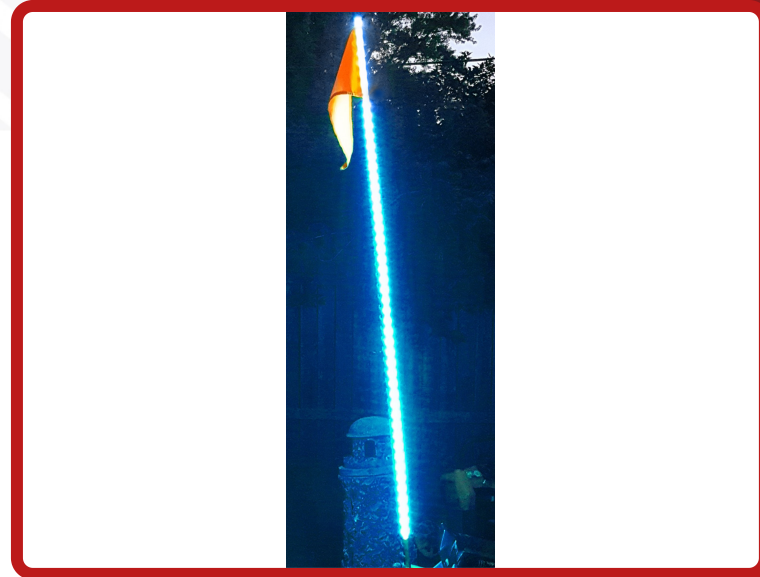

SKU # RSQG5FTB

Part #1005350

Description

5ft LED ATV/Jeep Whip - Flag Pole - 5050 SMD LED (Blue)

Categories Jeep, Powersports, LED Flagpole Whips

Sub-Categories ATV and Jeep LED Whips | Flag Poles, ATV and Jeep LED Whips / Flag Poles

Product Information

5ft LED ATV/Jeep Whip - Flag Pole - 5050 SMD LED (Blue)

<u>Part Type ID</u>	58857	<u>Est. Labor</u>	
<u>Gross Weight</u>	1.600	<u>Width</u>	2.000
<u>Net Weight</u>	1.600	<u>Height</u>	2.000
<u>DIM Weight</u>	1.741	<u>Depth</u>	60.50