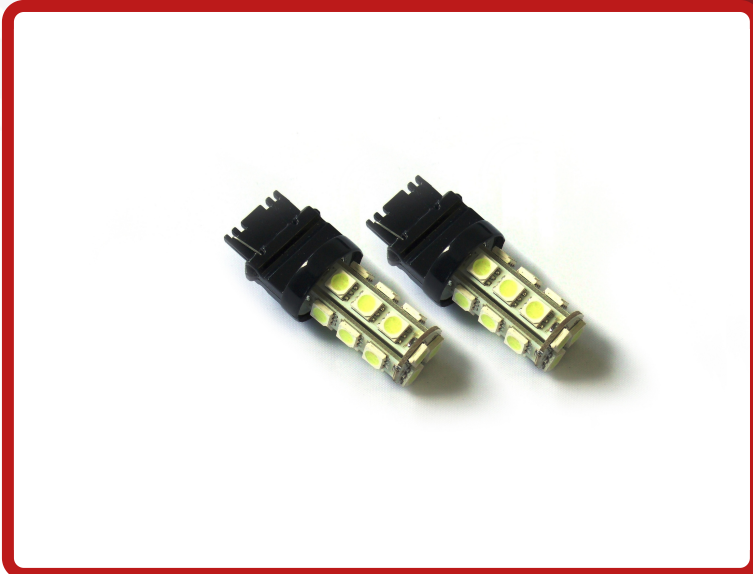

SKU # RS-3156-A-5050

Part #1003971

Description

3156 5050 LED 18 Chip Bulbs (Amber) (Pair)

Categories Powersports, Agricultural, Motorcycle, Auto Interior & Exterior, LED Replacement Bulbs

Sub-Categories Professional Series 5050 LED Replacement Bulbs, Professional Series 5050 LED Replacement Bulbs,

UPC 811712021944 Unit of Measure PR

Related Skus:

Cross Sell Skus:

Condition New Manufacturer Race Sport Lighting EZ Category 5050 LED Replacement Bulbs

Harmonization Code 8512.20.2080 Universal YES Life Expectancy

SEMA Product Back Up Light

Reverse Polarity Operating Voltage 12-24VDC Current Draw

Wattage Chip Type IP Rating LUX

Kelvin (Color Temperature) Amber Universal or Vehicle Specific Universal

Made In China Warranty 1 year Lumens Beam Pattern

Product Information

Step it up and replace your stock bulbs with our professional grade 5050 LED replacement bulbs for brighter, crisper illumination Race Sport Lighting's LED Replacement Bulbs are available in a variety of bases and colors for virtually any application, and are the perfect solution to upgrade your interior or exterior automotive lighting
• 1 Year Warranty