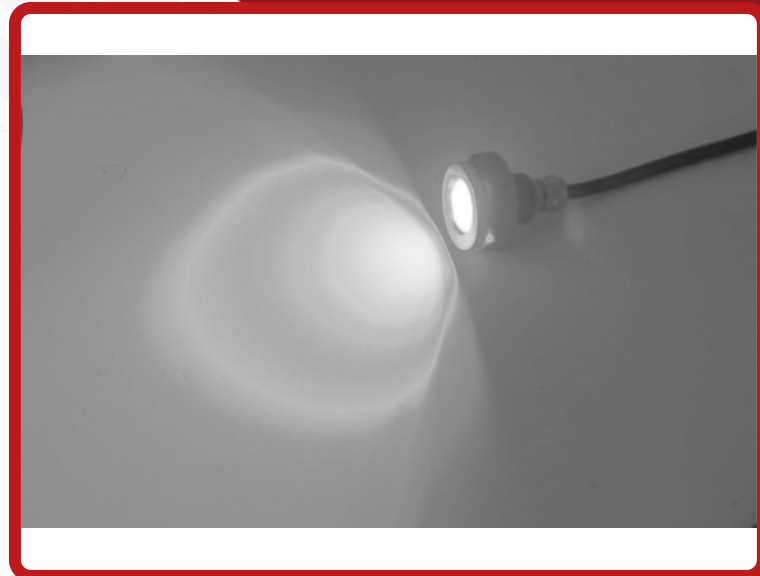

Product Information

Introducing Marine Sport® Lighting's new HydroBLAST™ family of high intensity, LED lighting for your boat. Because nothing looks more stylish, than blasting an onslaught of LED light into the wake, when skipping across the water with friends and family.

27-Watt Ultra SLIM White LED Drain Plug 1176 Lumens
316 Marine Grade Stainless Steel
These are great replacement drain plug to add LED underwater lighting.

<iframe width="560" height="315" src="https://www.youtube-nocookie.com/embed/GHx-oAYv5Lc" frameborder="0" allow="accelerometer; autoplay; encrypted-media; gyroscope; picture-in-picture" allowfullscreen></iframe>

<u>Part Type ID</u>	57170	<u>Est. Labor</u>	1.00
<u>Gross Weight</u>	1.000	<u>Width</u>	4.250
<u>Net Weight</u>	1.000	<u>Height</u>	2.500
<u>DIM Weight</u>	0.325	<u>Depth</u>	4.250

Prop 65 WARNING: This product can expose you to chemicals, which are known to the State of California to cause cancer and birth defects or other reproductive harm. For more information go to www.P65Warnings.ca.gov.